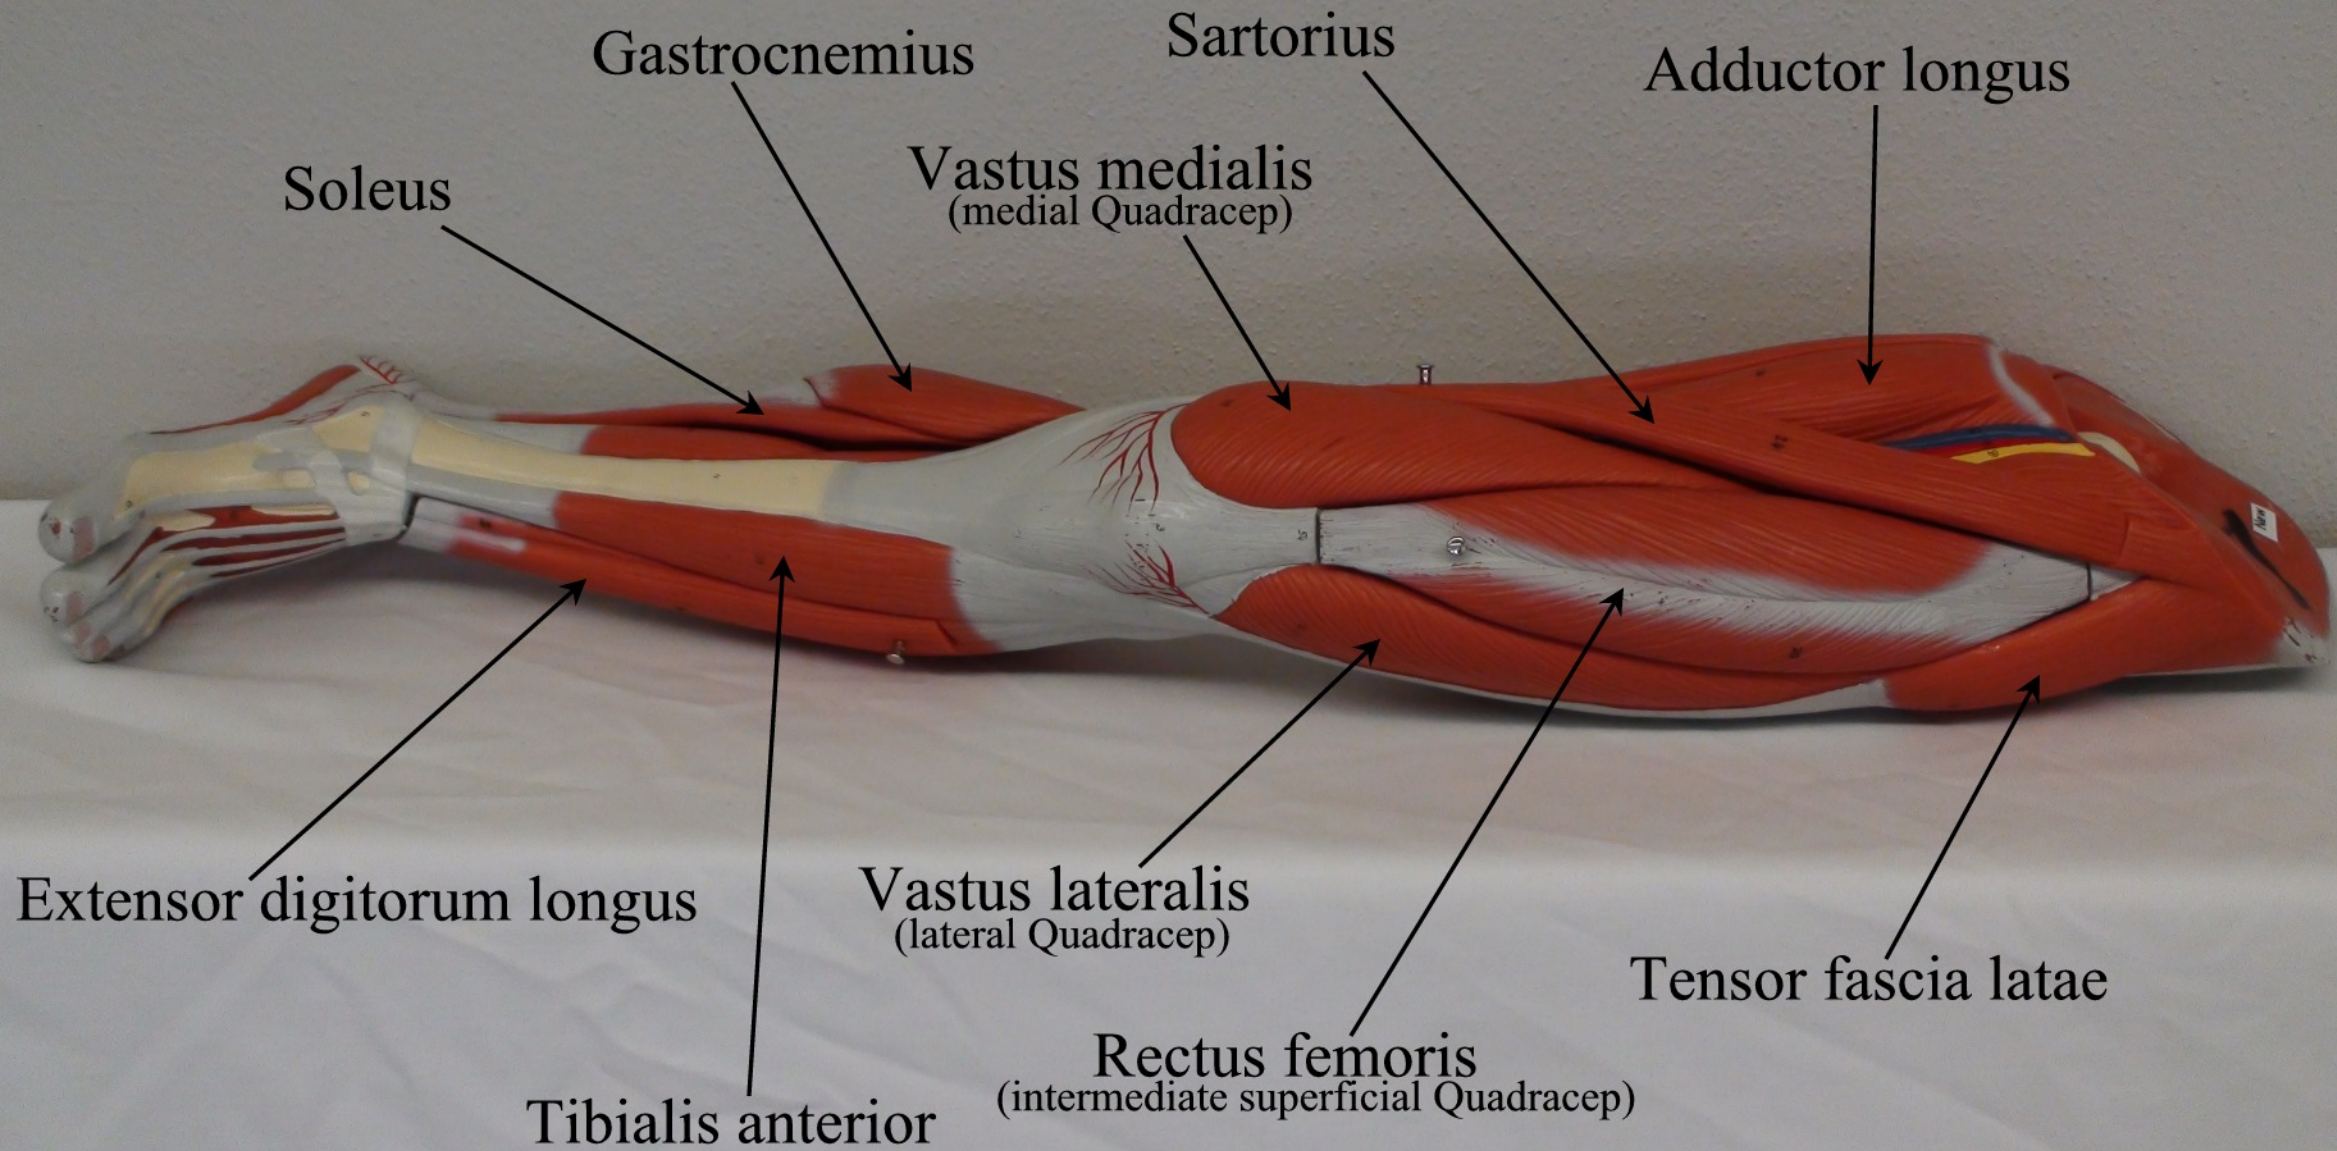

(Pectoralis major and Deltoid removed)

Masseter (cut)
(point of Insertion)

Temporalis

Temporalis
(point of Insertion)

Sternocleidomastoid
(point of Insertion)

Sternocleidomastoid
(point of Origin)

Pectoralis minor
(point of Insertion)

Semimembranosus

Biceps femoris

Gracilis

Adductor magnus

Gluteus medius
(underlies Gluteus maximus)

Semitendinosus

Leg

(Medial View)

Leg

(Anterior View)

Leg

(Anterior View with Rectus femoris removed)

Vastus medialis
(medial Quadracep)

Vastus lateralis
(lateral Quadracep)

Vastus intermedius
(intermediate deep Quadracep)

Torso

(Internal View)

Diaphragm
(also shown just beneath lungs
on this model)

Torso

(Posterior View)

Trapezius

Deltoid

Latissimus dorsi

Gluteus maximus