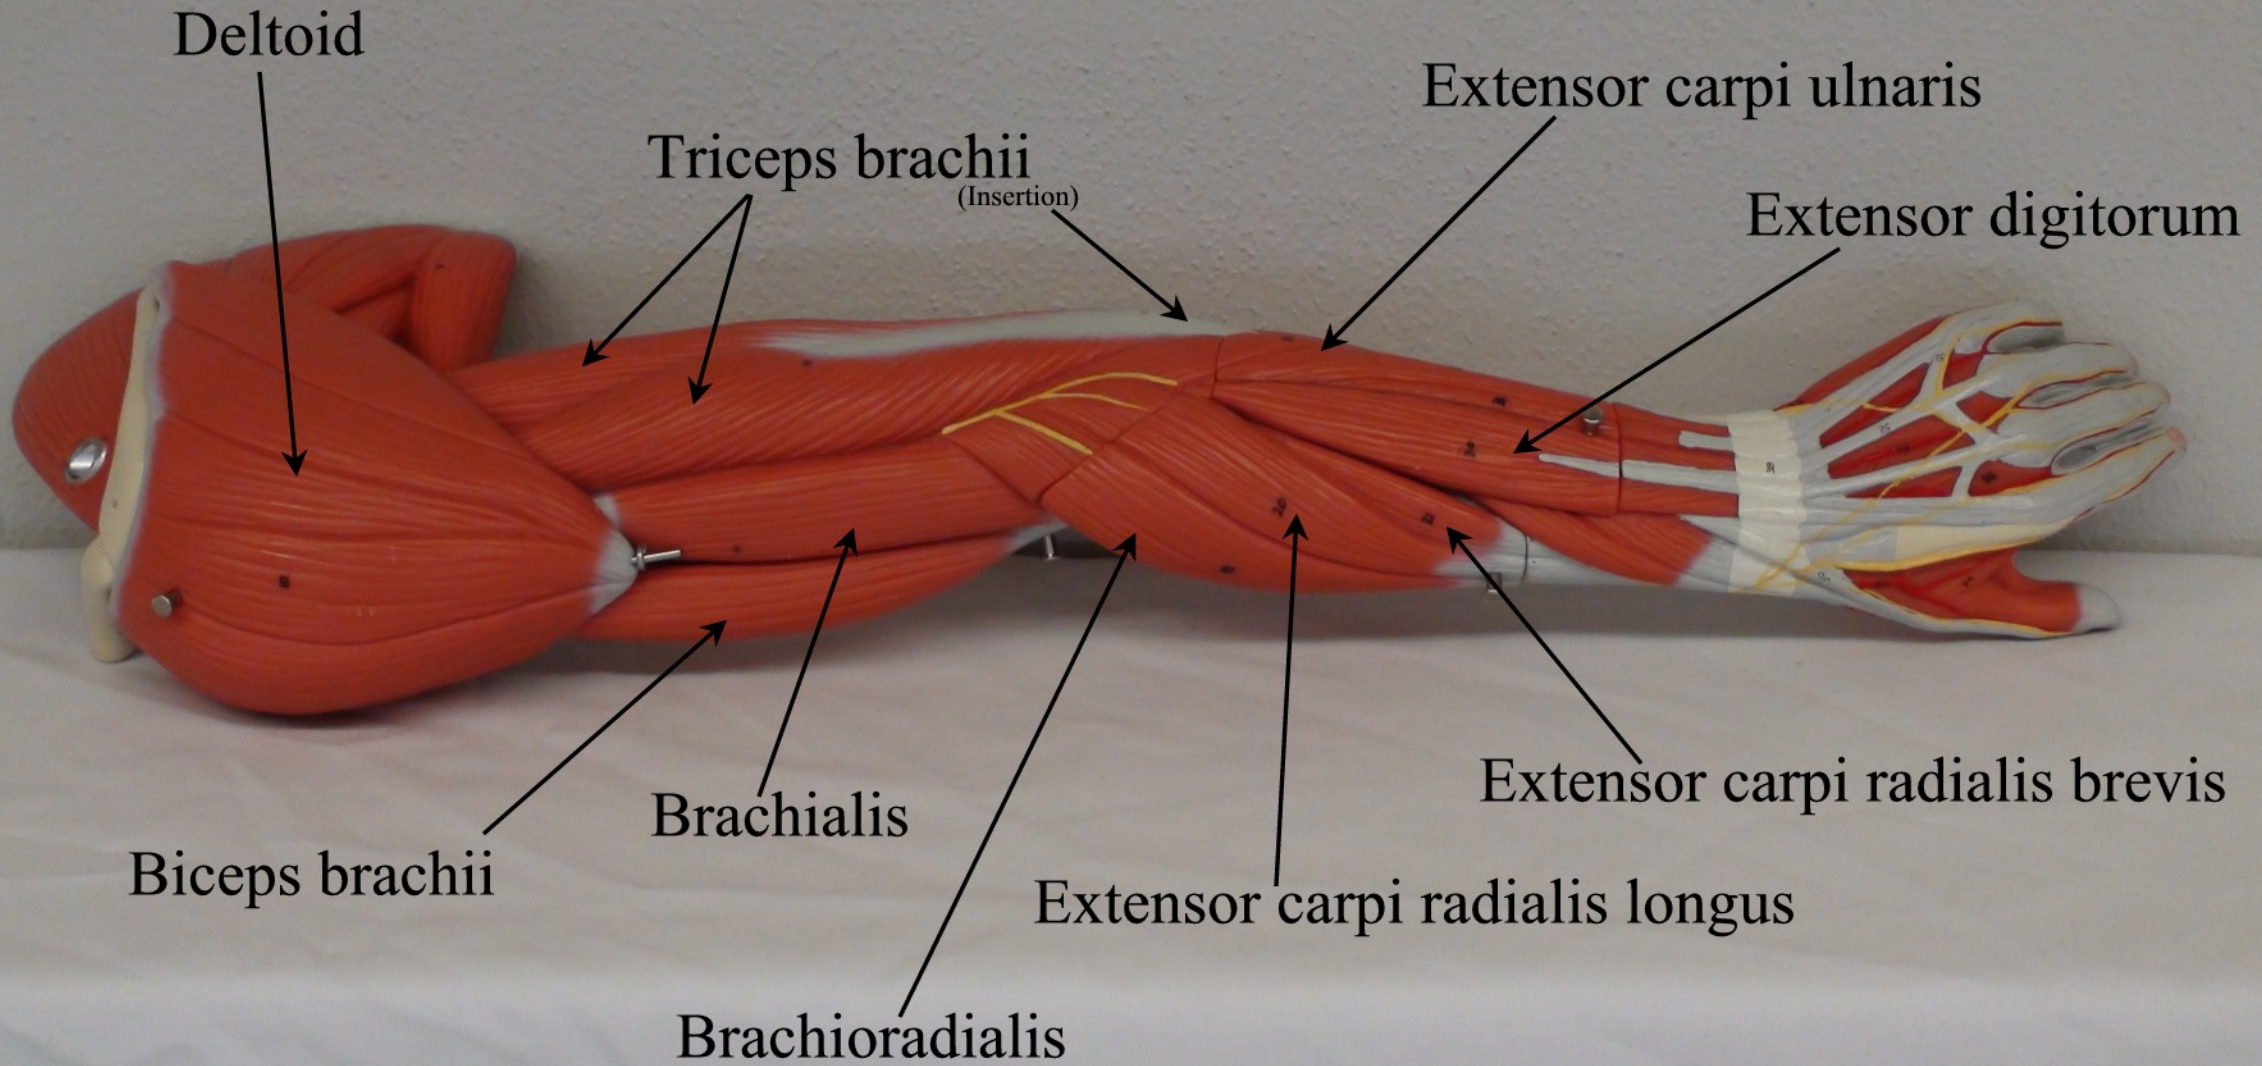

Arm

(Ventral View)

Arm

(Dorsal View)

Arm

(Deeper Muscles)

Anterior Head and Shoulders

Anterio-lateral View of Head and Shoulders

(Pectoralis major and Deltoid removed)

Masseter (cut)
(point of Insertion)

Temporalis

Temporalis
(point of Insertion)

Sternocleidomastoid
(point of Insertion)

Sternocleidomastoid
(point of Origin)

Pectoralis minor
(point of Insertion)

Origin of Biceps brachii

Posterior View of Head and Shoulders

Splenius capitus

Occipitalis

Trapezius

Trapezius (Origin)

Trapezius (Insertion)

Deltoid (Origin)

Deltoid

Postero-lateral View of Head and Shoulders

(with Trapezius and Deltoid removed)

Temporalis

Sternocleidomastoid
(point of Insertion)

Splenius capitus

Levator scapulae

Supraspinatus