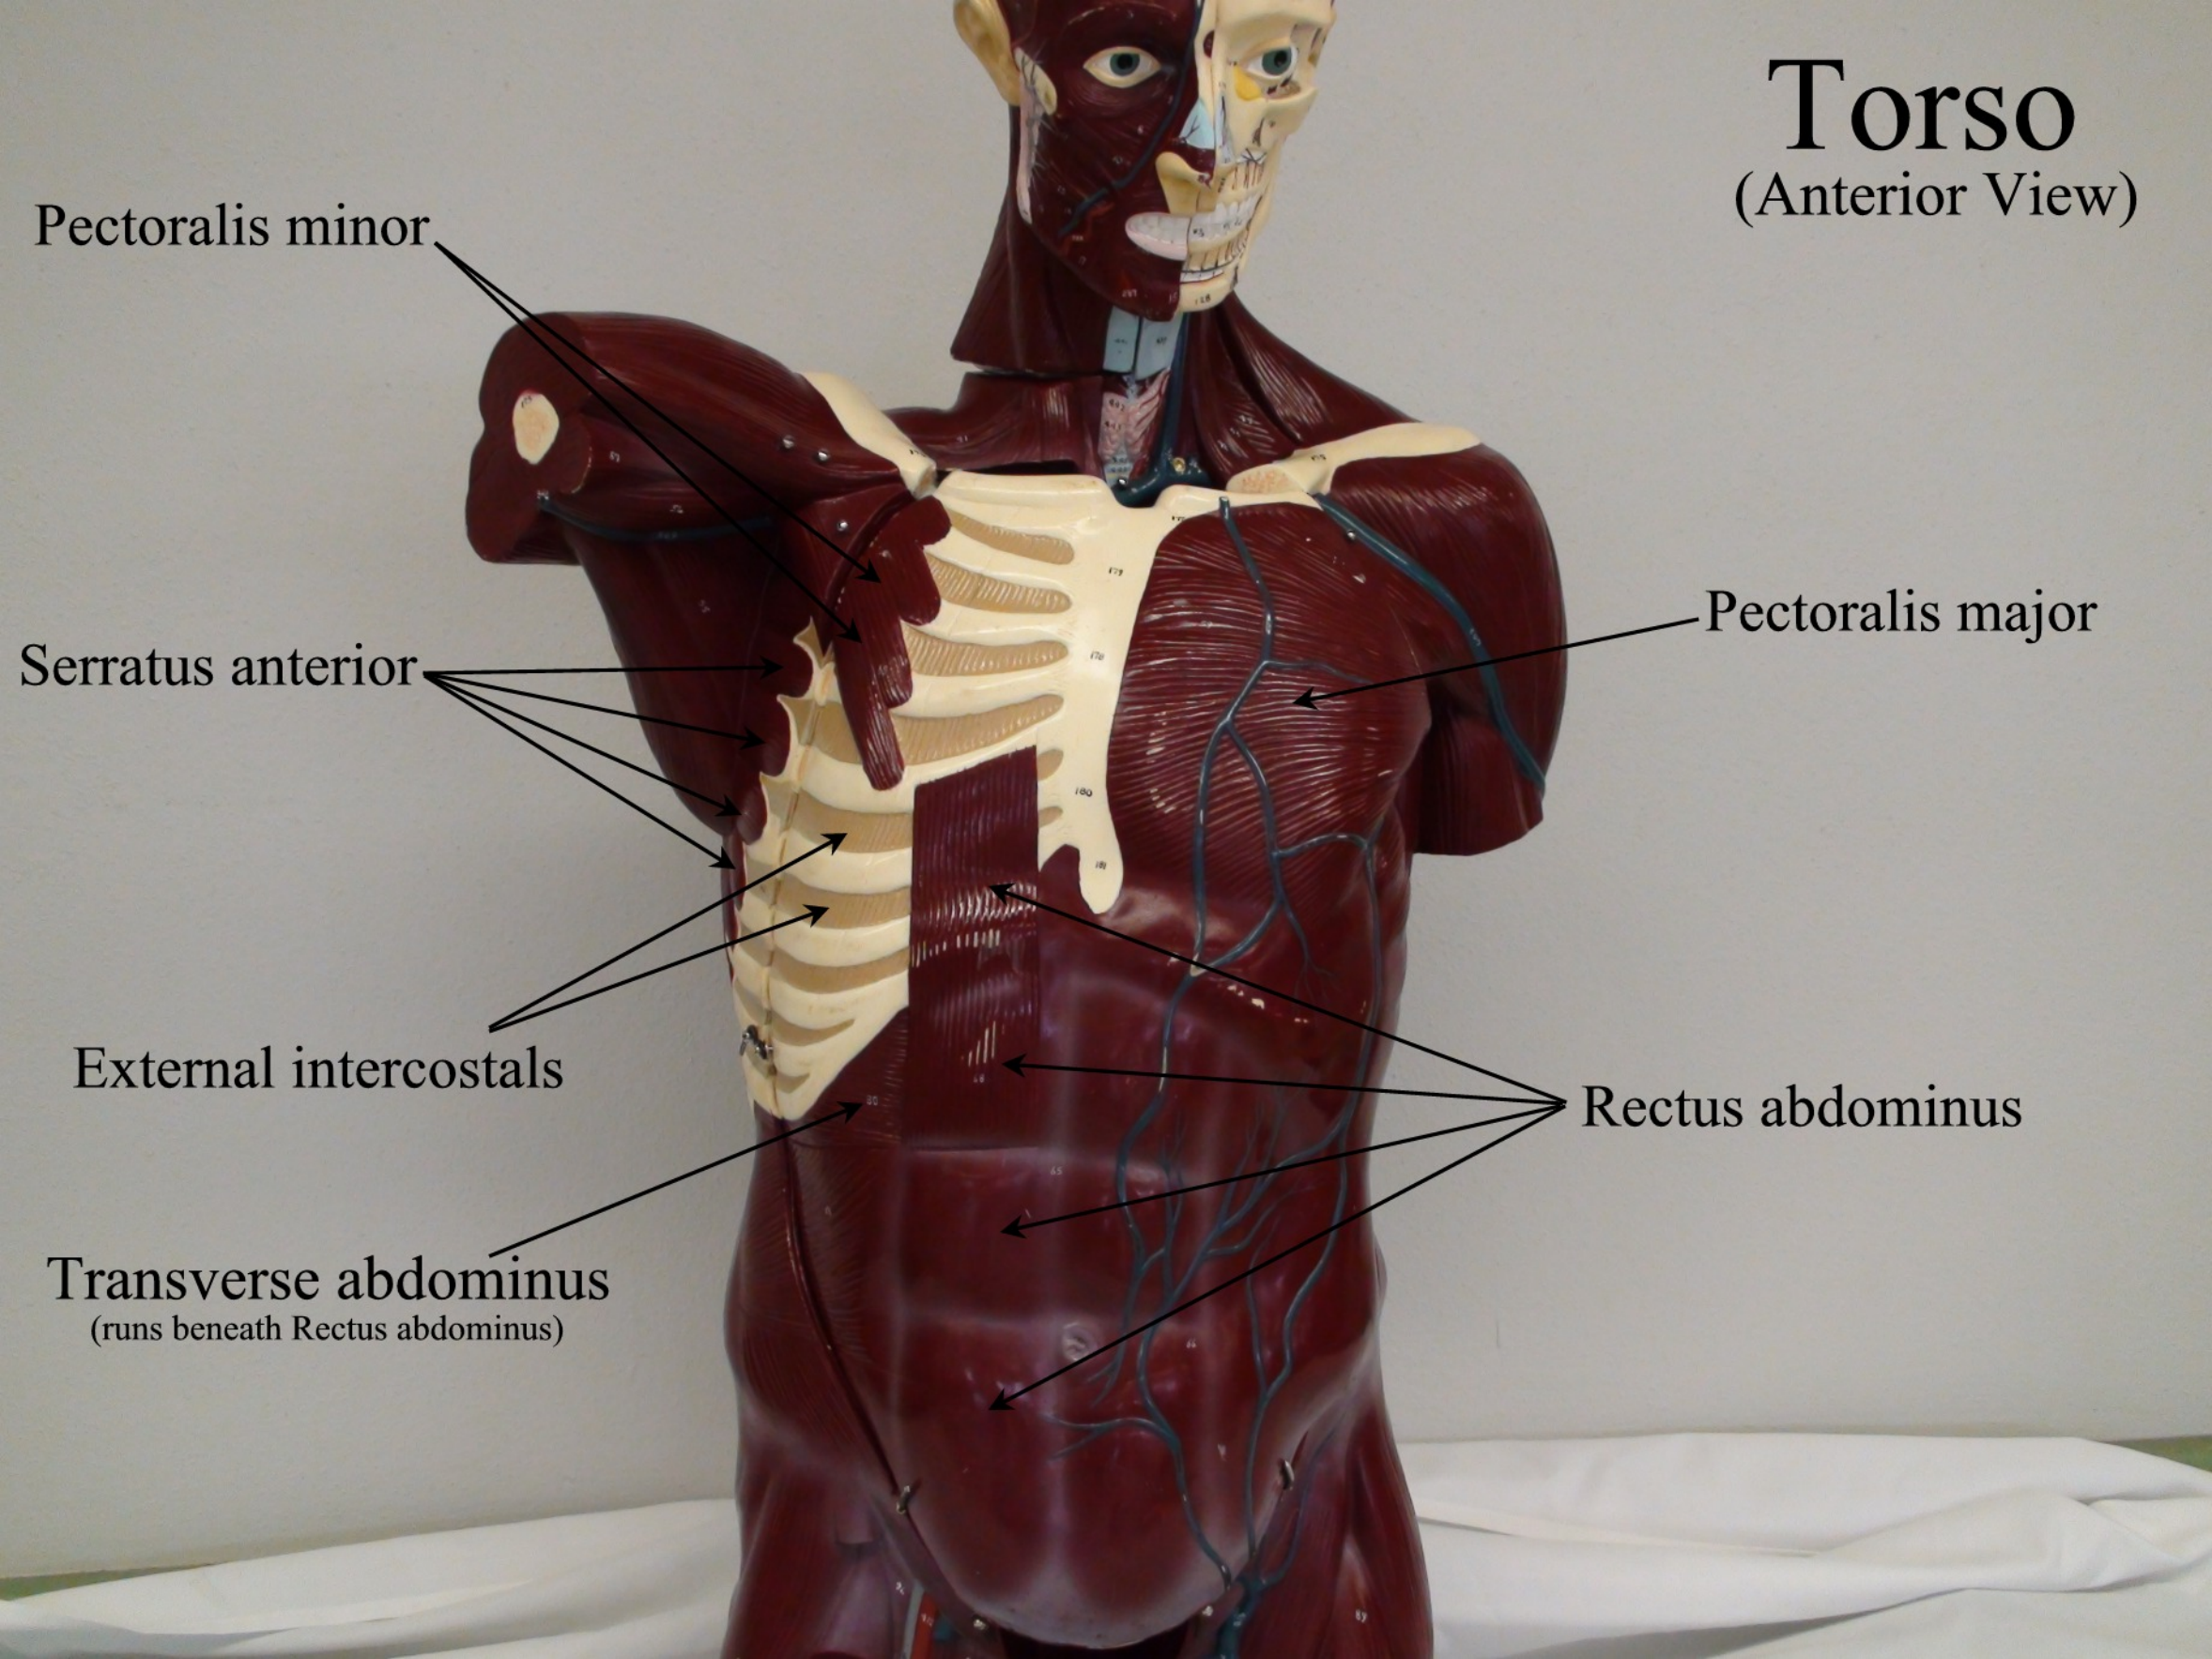

(Pectoralis major and Deltoid removed)

Masseter (cut)
(point of Insertion)

Temporalis

Temporalis
(point of Insertion)

Sternocleidomastoid
(point of Insertion)

Sternocleidomastoid
(point of Origin)

Pectoralis minor
(point of Insertion)

Leg

(Anterior View)

Leg

(Anterior View with Rectus femoris removed)

Vastus medialis
(medial Quadracep)

Vastus lateralis
(lateral Quadracep)

Vastus intermedius
(intermediate deep Quadracep)

Torso

(Anterior View)

Pectoralis minor

Pectoralis major

Serratus anterior

External intercostals

Rectus abdominus

Transverse abdominus
(runs beneath Rectus abdominus)

Torso

(Internal View)

Diaphragm
(also shown just beneath lungs
on this model)

Torso

(Posterior View)

Trapezius

Deltoid

Latissimus dorsi

Gluteus maximus