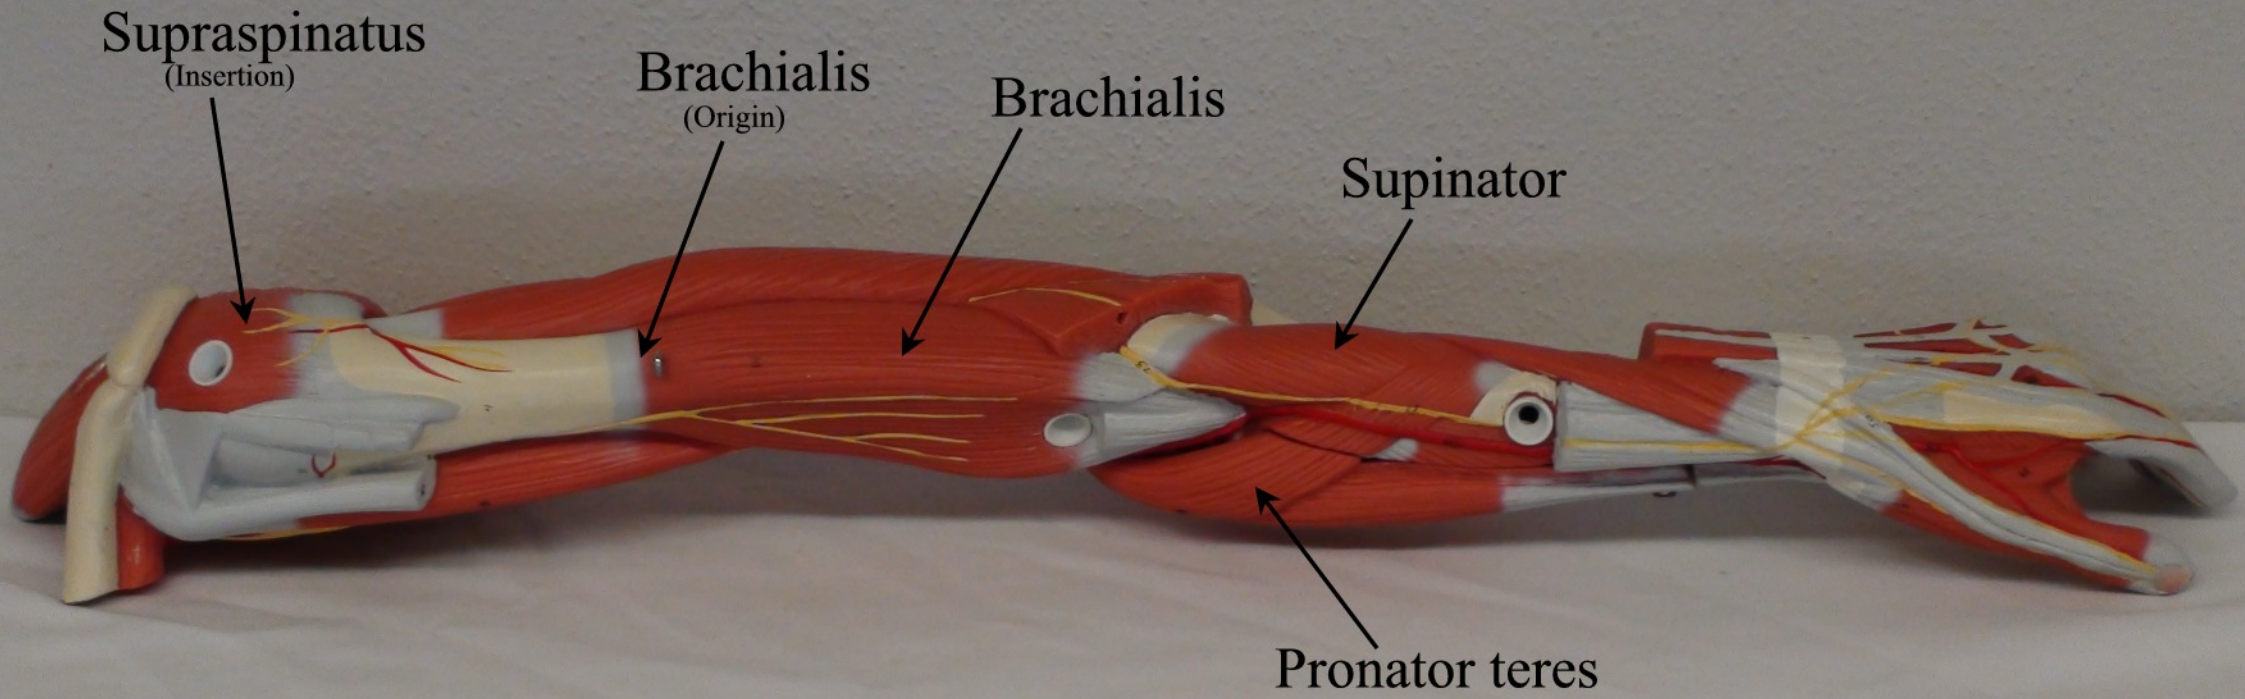

Arm

(Ventral View)

Arm

(Dorsal View)

Arm

(Deeper Muscles)

Anterior Head and Shoulders

Anterio-lateral View of Head and Shoulders

(Pectoralis major and Deltoid removed)

Masseter (cut)
(point of Insertion)

Temporalis

Temporalis
(point of Insertion)

Sternocleidomastoid
(point of Insertion)

Sternocleidomastoid
(point of Origin)

Pectoralis minor
(point of Insertion)

Origin of Biceps brachii

Posterior View of Head and Shoulders

Splenius capitus

Occipitalis

Trapezius

Trapezius (Origin)

Trapezius (Insertion)

Deltoid (Origin)

Deltoid

Postero-lateral View of Head and Shoulders

(with Trapezius and Deltoid removed)

Temporalis

Sternocleidomastoid
(point of Insertion)

Splenius capitus

Levator scapulae

Supraspinatus