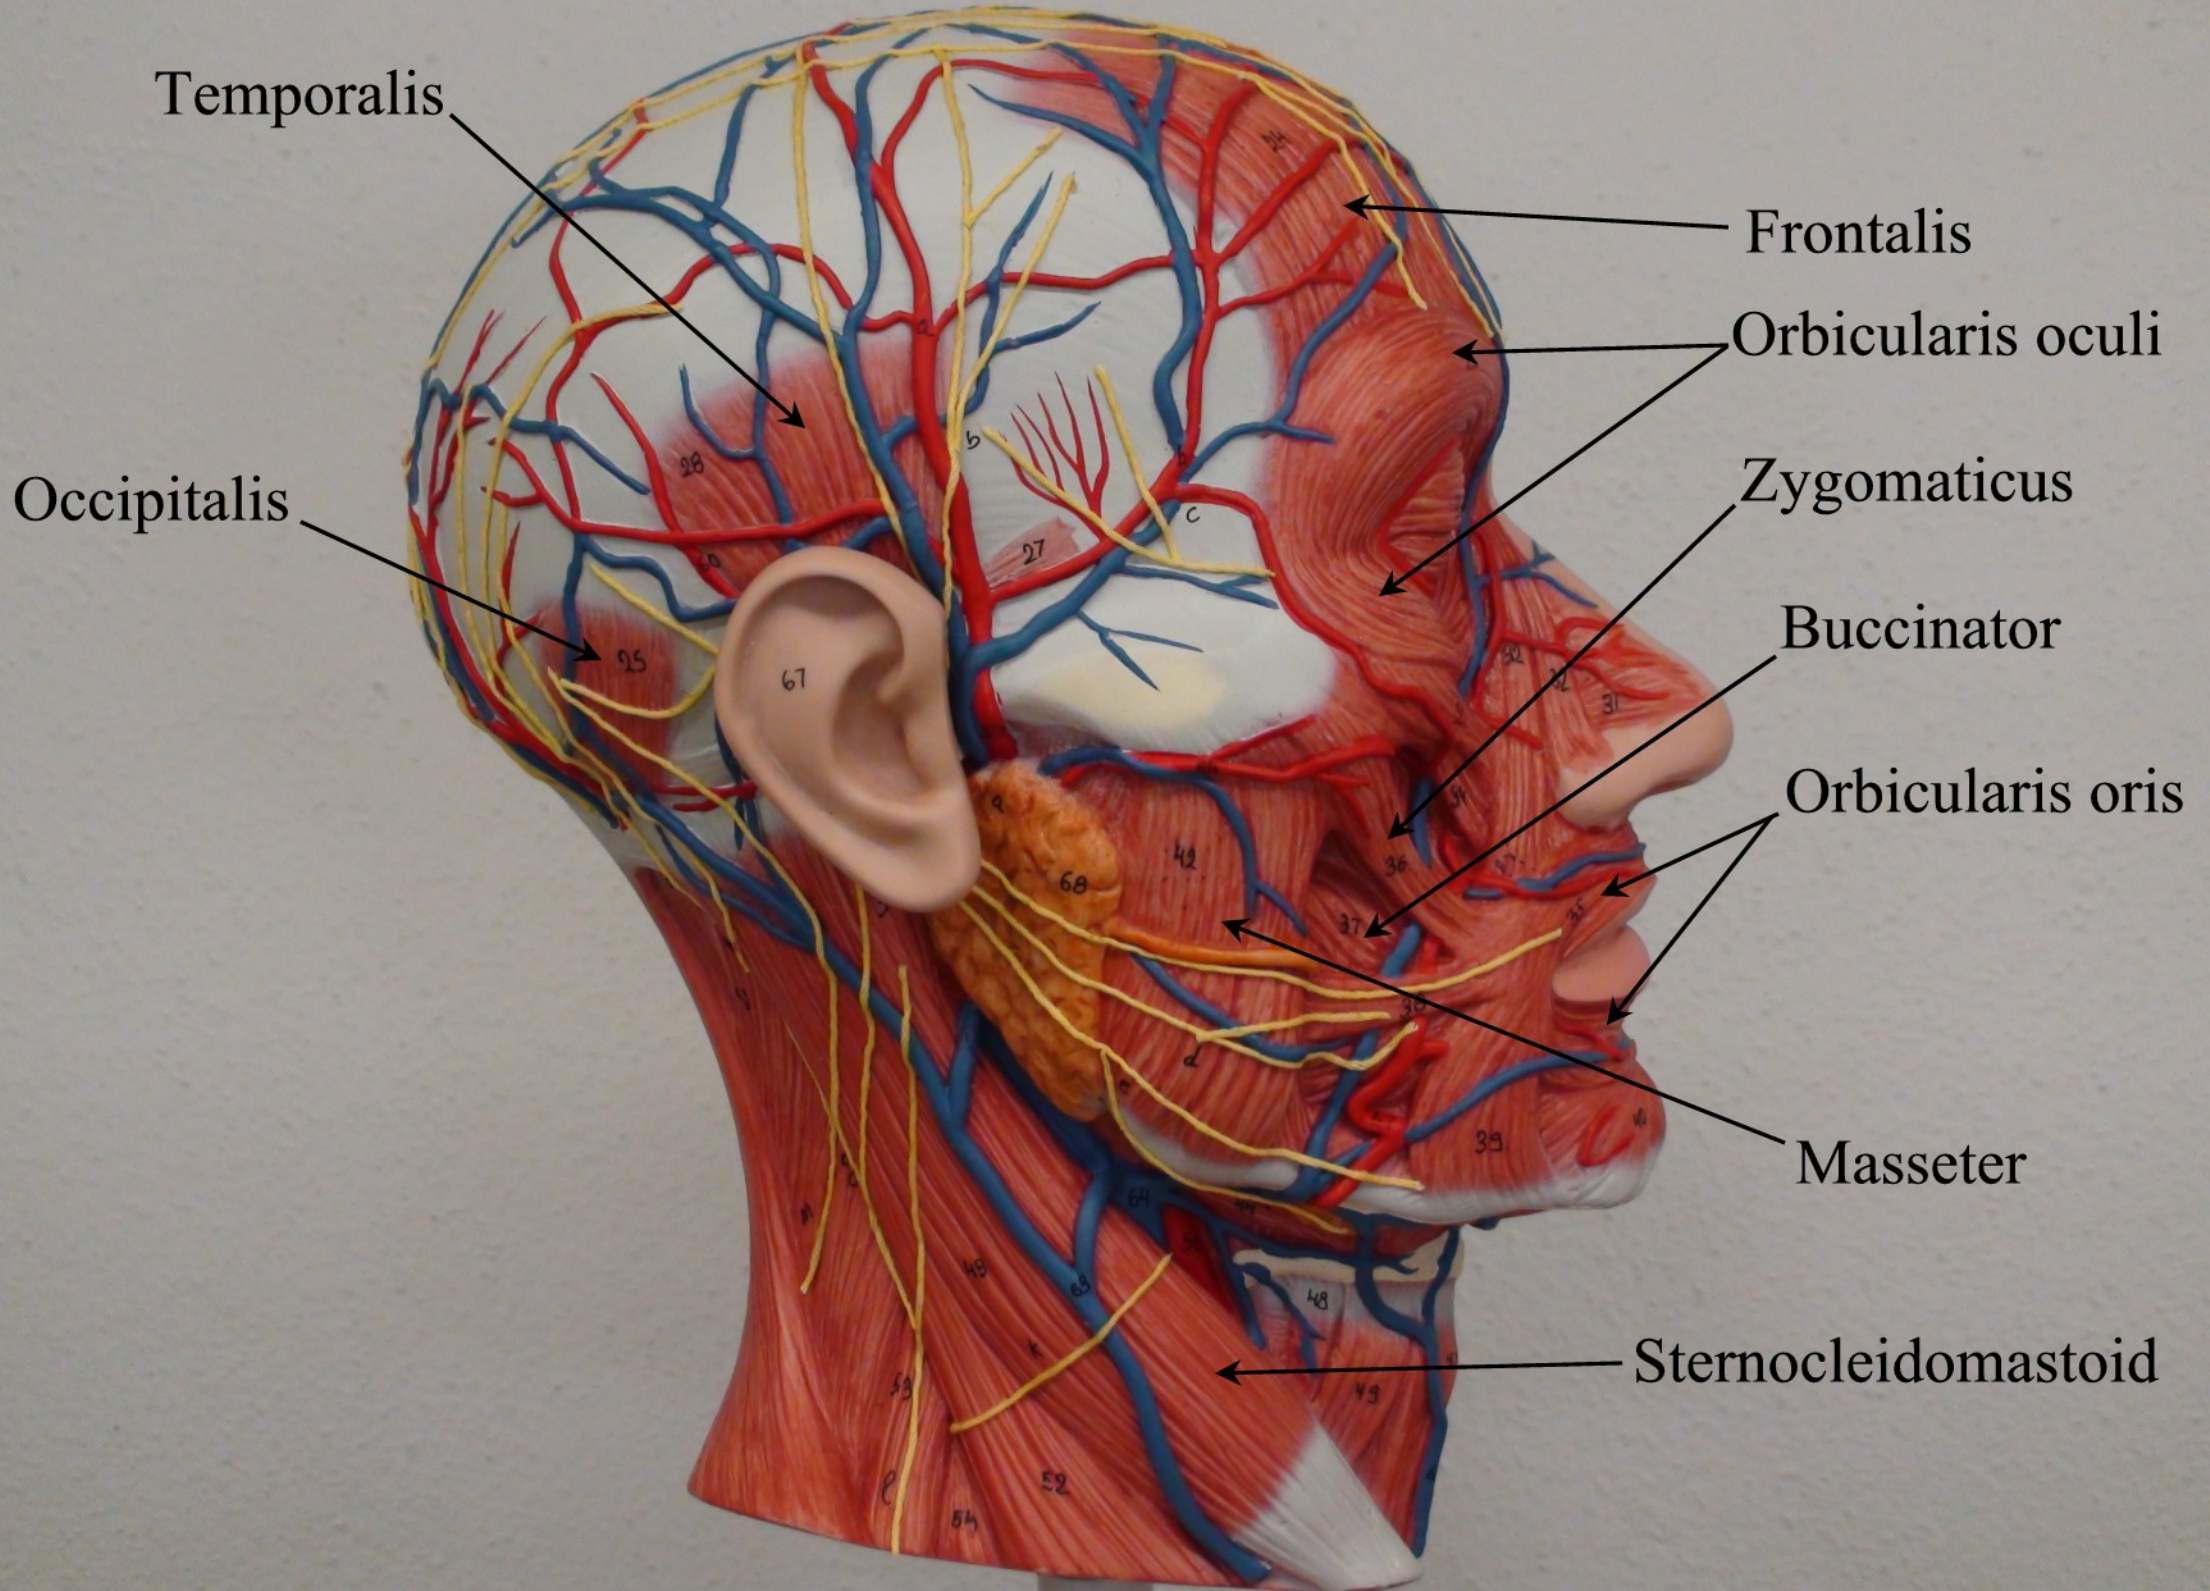

(Pectoralis major and Deltoid removed)

Masseter (cut)
(point of Insertion)

Temporalis

Temporalis
(point of Insertion)

Sternocleidomastoid
(point of Insertion)

Sternocleidomastoid
(point of Origin)

Pectoralis minor
(point of Insertion)

Deltoid

Postero-lateral View of Head and Shoulders

(with Trapezius and Deltoid removed)

Temporalis

Sternocleidomastoid
(point of Insertion)

Splenius capitus

Levator scapulae

Supraspinatus

Infraspinatus

Rhomboideus minor

Rhomboideus major

Lateral View of Head and Shoulders

(Trapezius and Deltoid removed)

Lateral View of the Head

Leg

(Lateral View)

Leg

(Posterior View)

Leg

(Posterior View with Gastrocnemius and Gluteus Maximus removed)

Tibialis posterior

Flexor hallucis longus

Flexor digitorum longus

Popliteus