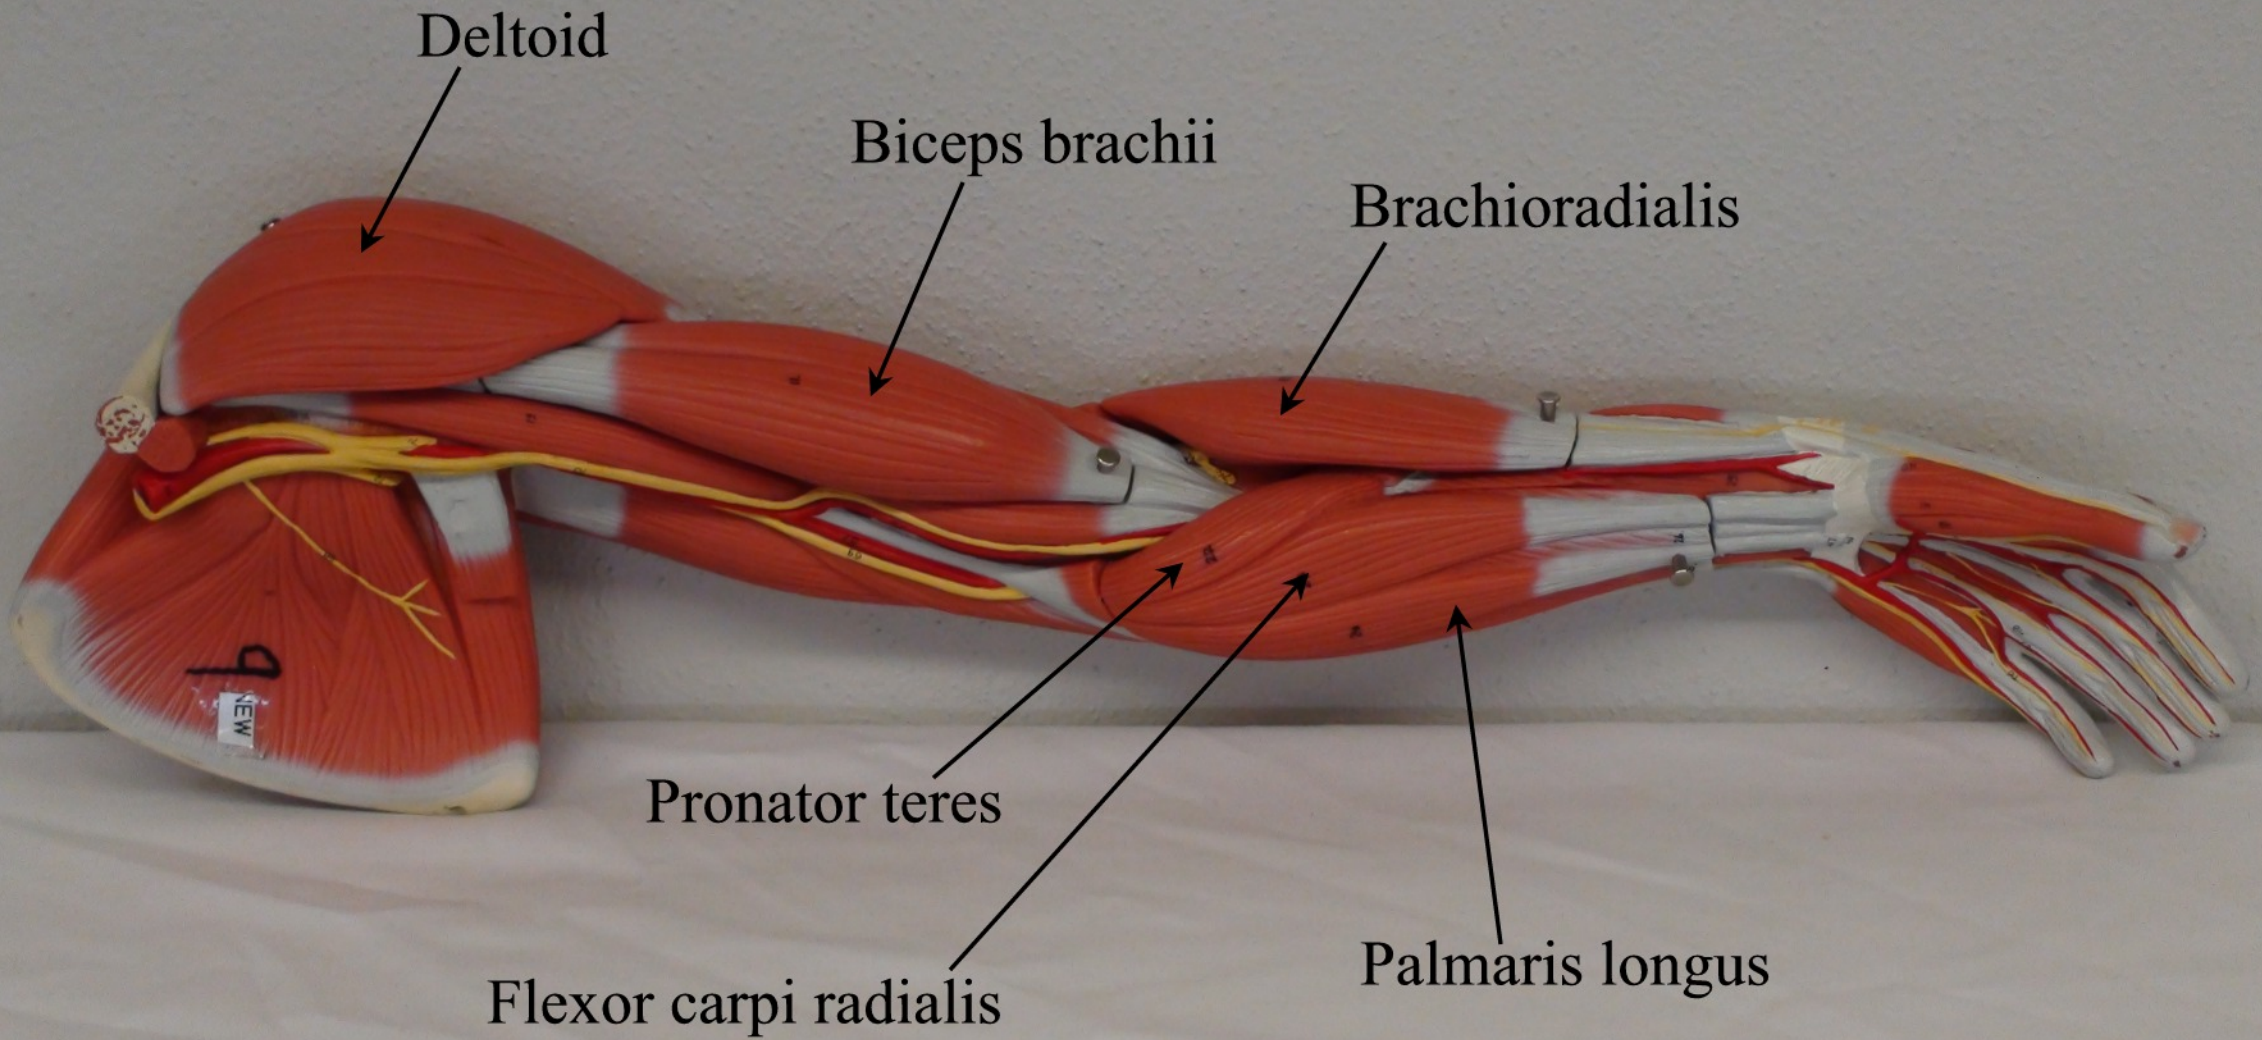

Arm

(Ventral View)

Arm

(Dorsal View)

Arm

(Deeper Muscles)

Anterior Head and Shoulders

Anterio-lateral View of Head and Shoulders

(Pectoralis major and Deltoid removed)

Masseter (cut)
(point of Insertion)

Temporalis

Temporalis
(point of Insertion)

Sternocleidomastoid
(point of Insertion)

Sternocleidomastoid
(point of Origin)

Pectoralis minor
(point of Insertion)

Origin of Biceps brachii

Posterior View of Head and Shoulders

Splenius capitus

Occipitalis

Trapezius

Trapezius (Origin)

Trapezius (Insertion)

Deltoid (Origin)

Deltoid

Postero-lateral View of Head and Shoulders

(with Trapezius and Deltoid removed)

Temporalis

Sternocleidomastoid
(point of Insertion)

Splenius capitus

Levator scapulae

Supraspinatus