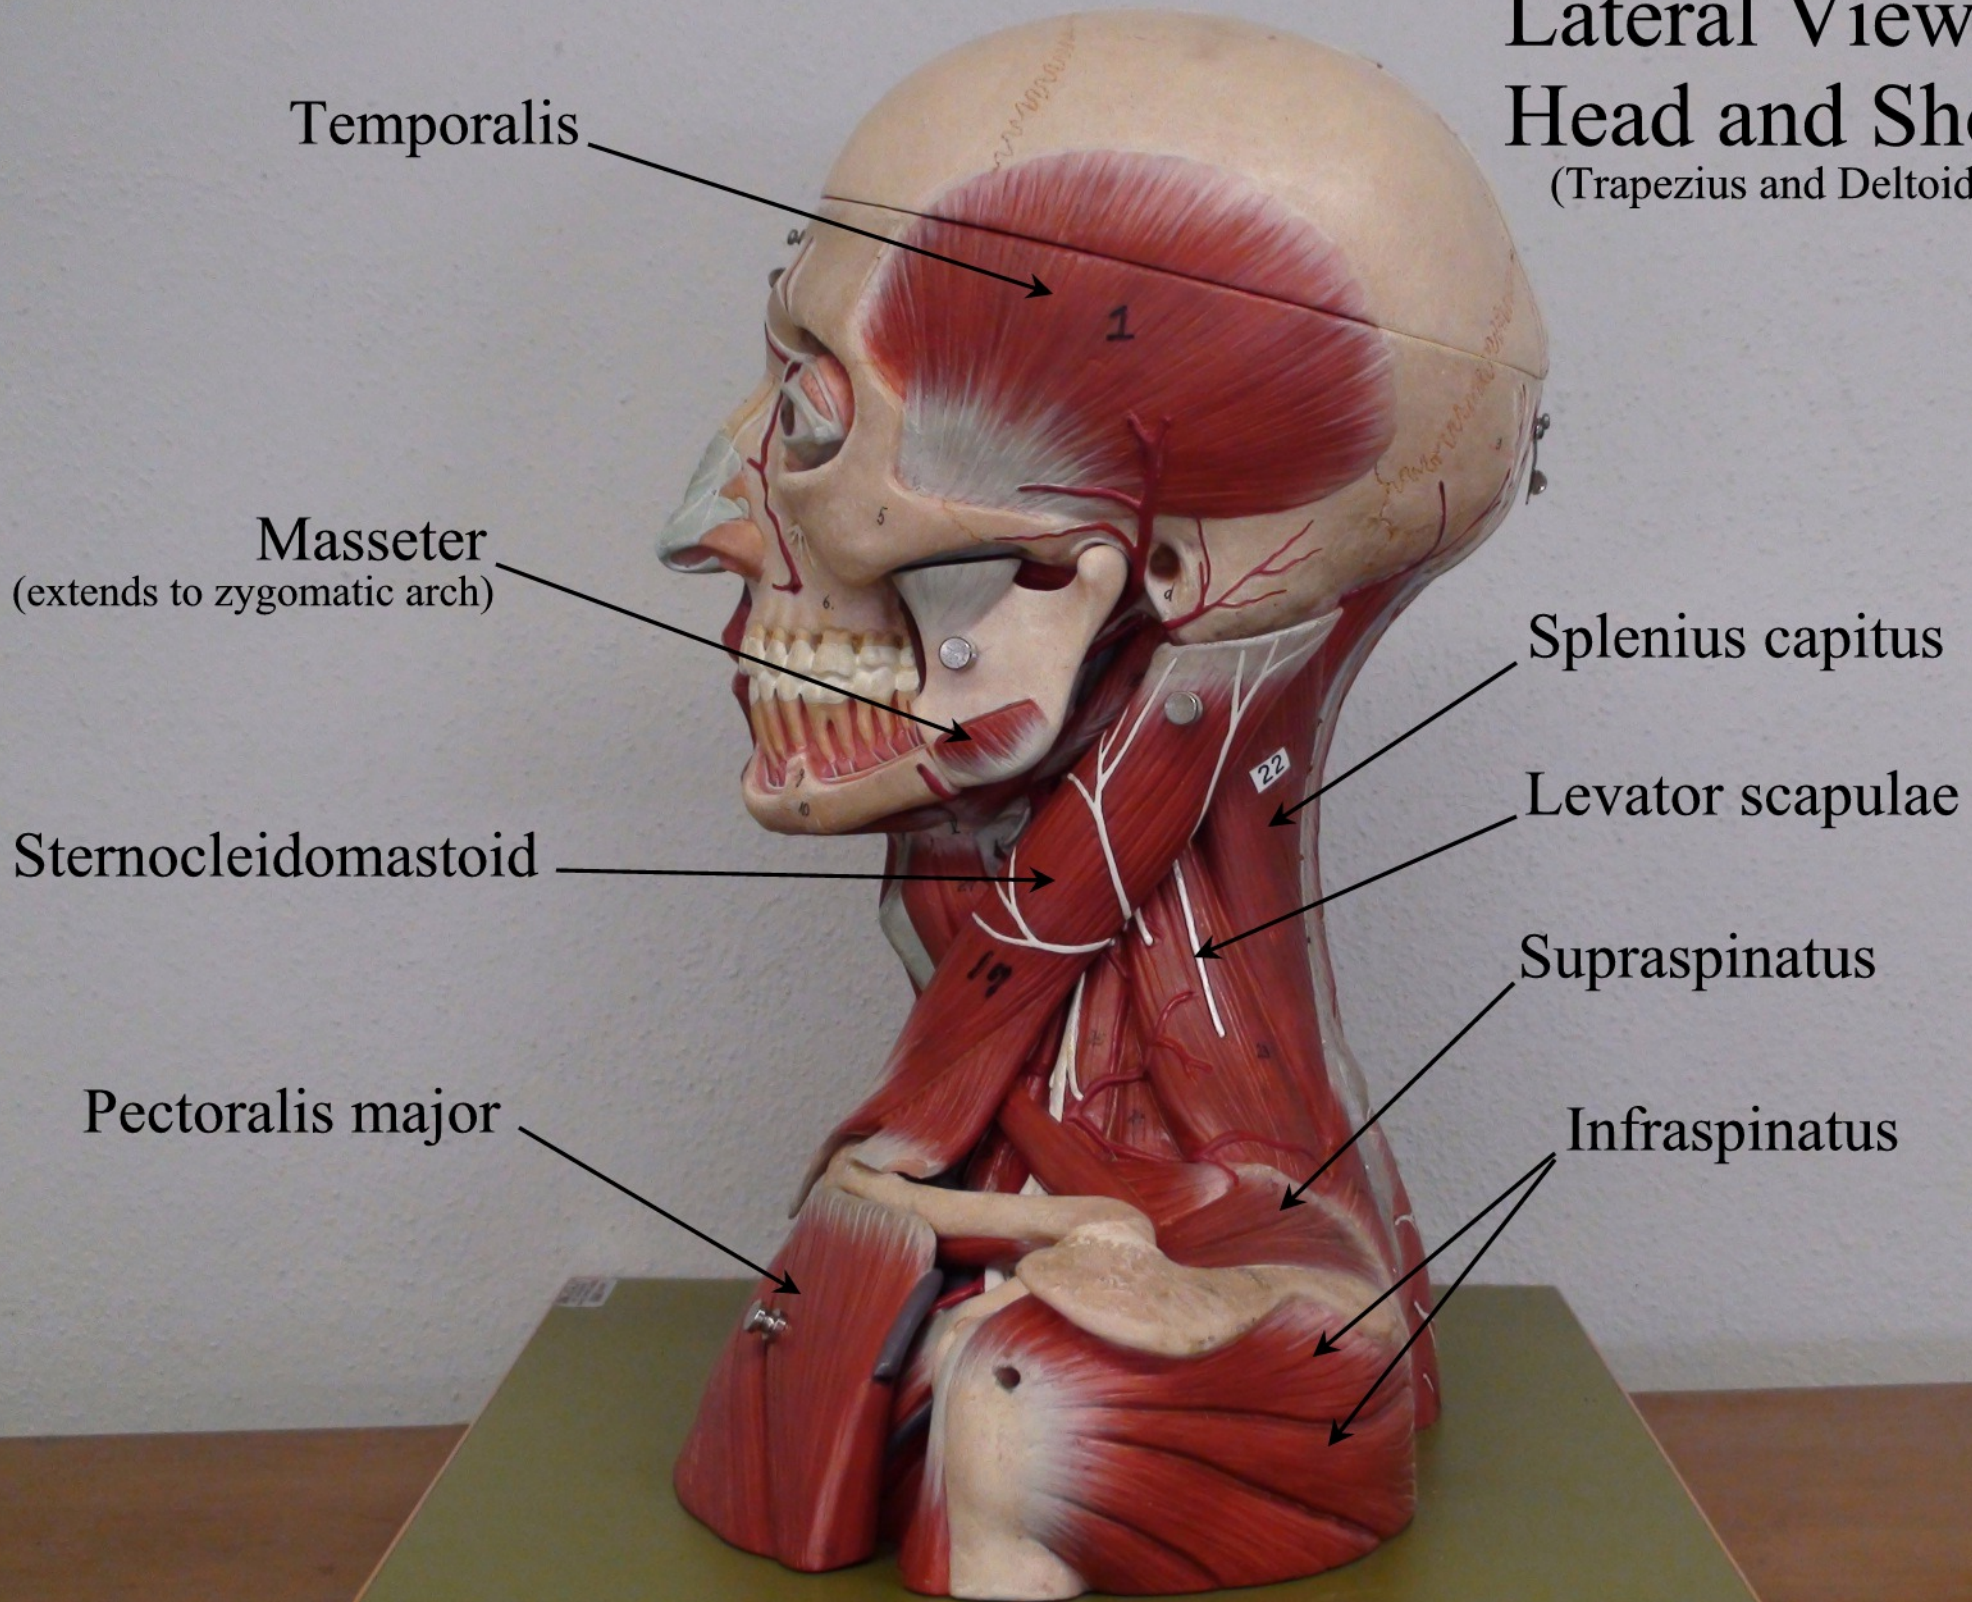

(Pectoralis major and Deltoid removed)

Masseter (cut)
(point of Insertion)

Temporalis

Temporalis
(point of Insertion)

Sternocleidomastoid
(point of Insertion)

Sternocleidomastoid
(point of Origin)

Pectoralis minor
(point of Insertion)

Deltoid

Postero-lateral View of Head and Shoulders

(with Trapezius and Deltoid removed)

Temporalis

Sternocleidomastoid
(point of Insertion)

Splenius capitus

Levator scapulae

Supraspinatus

Infraspinatus

Rhomboideus minor

Rhomboideus major

Lateral View of Head and Shoulders

(Trapezius and Deltoid removed)

Lateral View of the Head

Leg

(Lateral View)

Leg

(Posterior View)

Leg

(Posterior View with Gastrocnemius and Gluteus Maximus removed)

Tibialis posterior

Flexor hallucis longus

Flexor digitorum longus

Popliteus