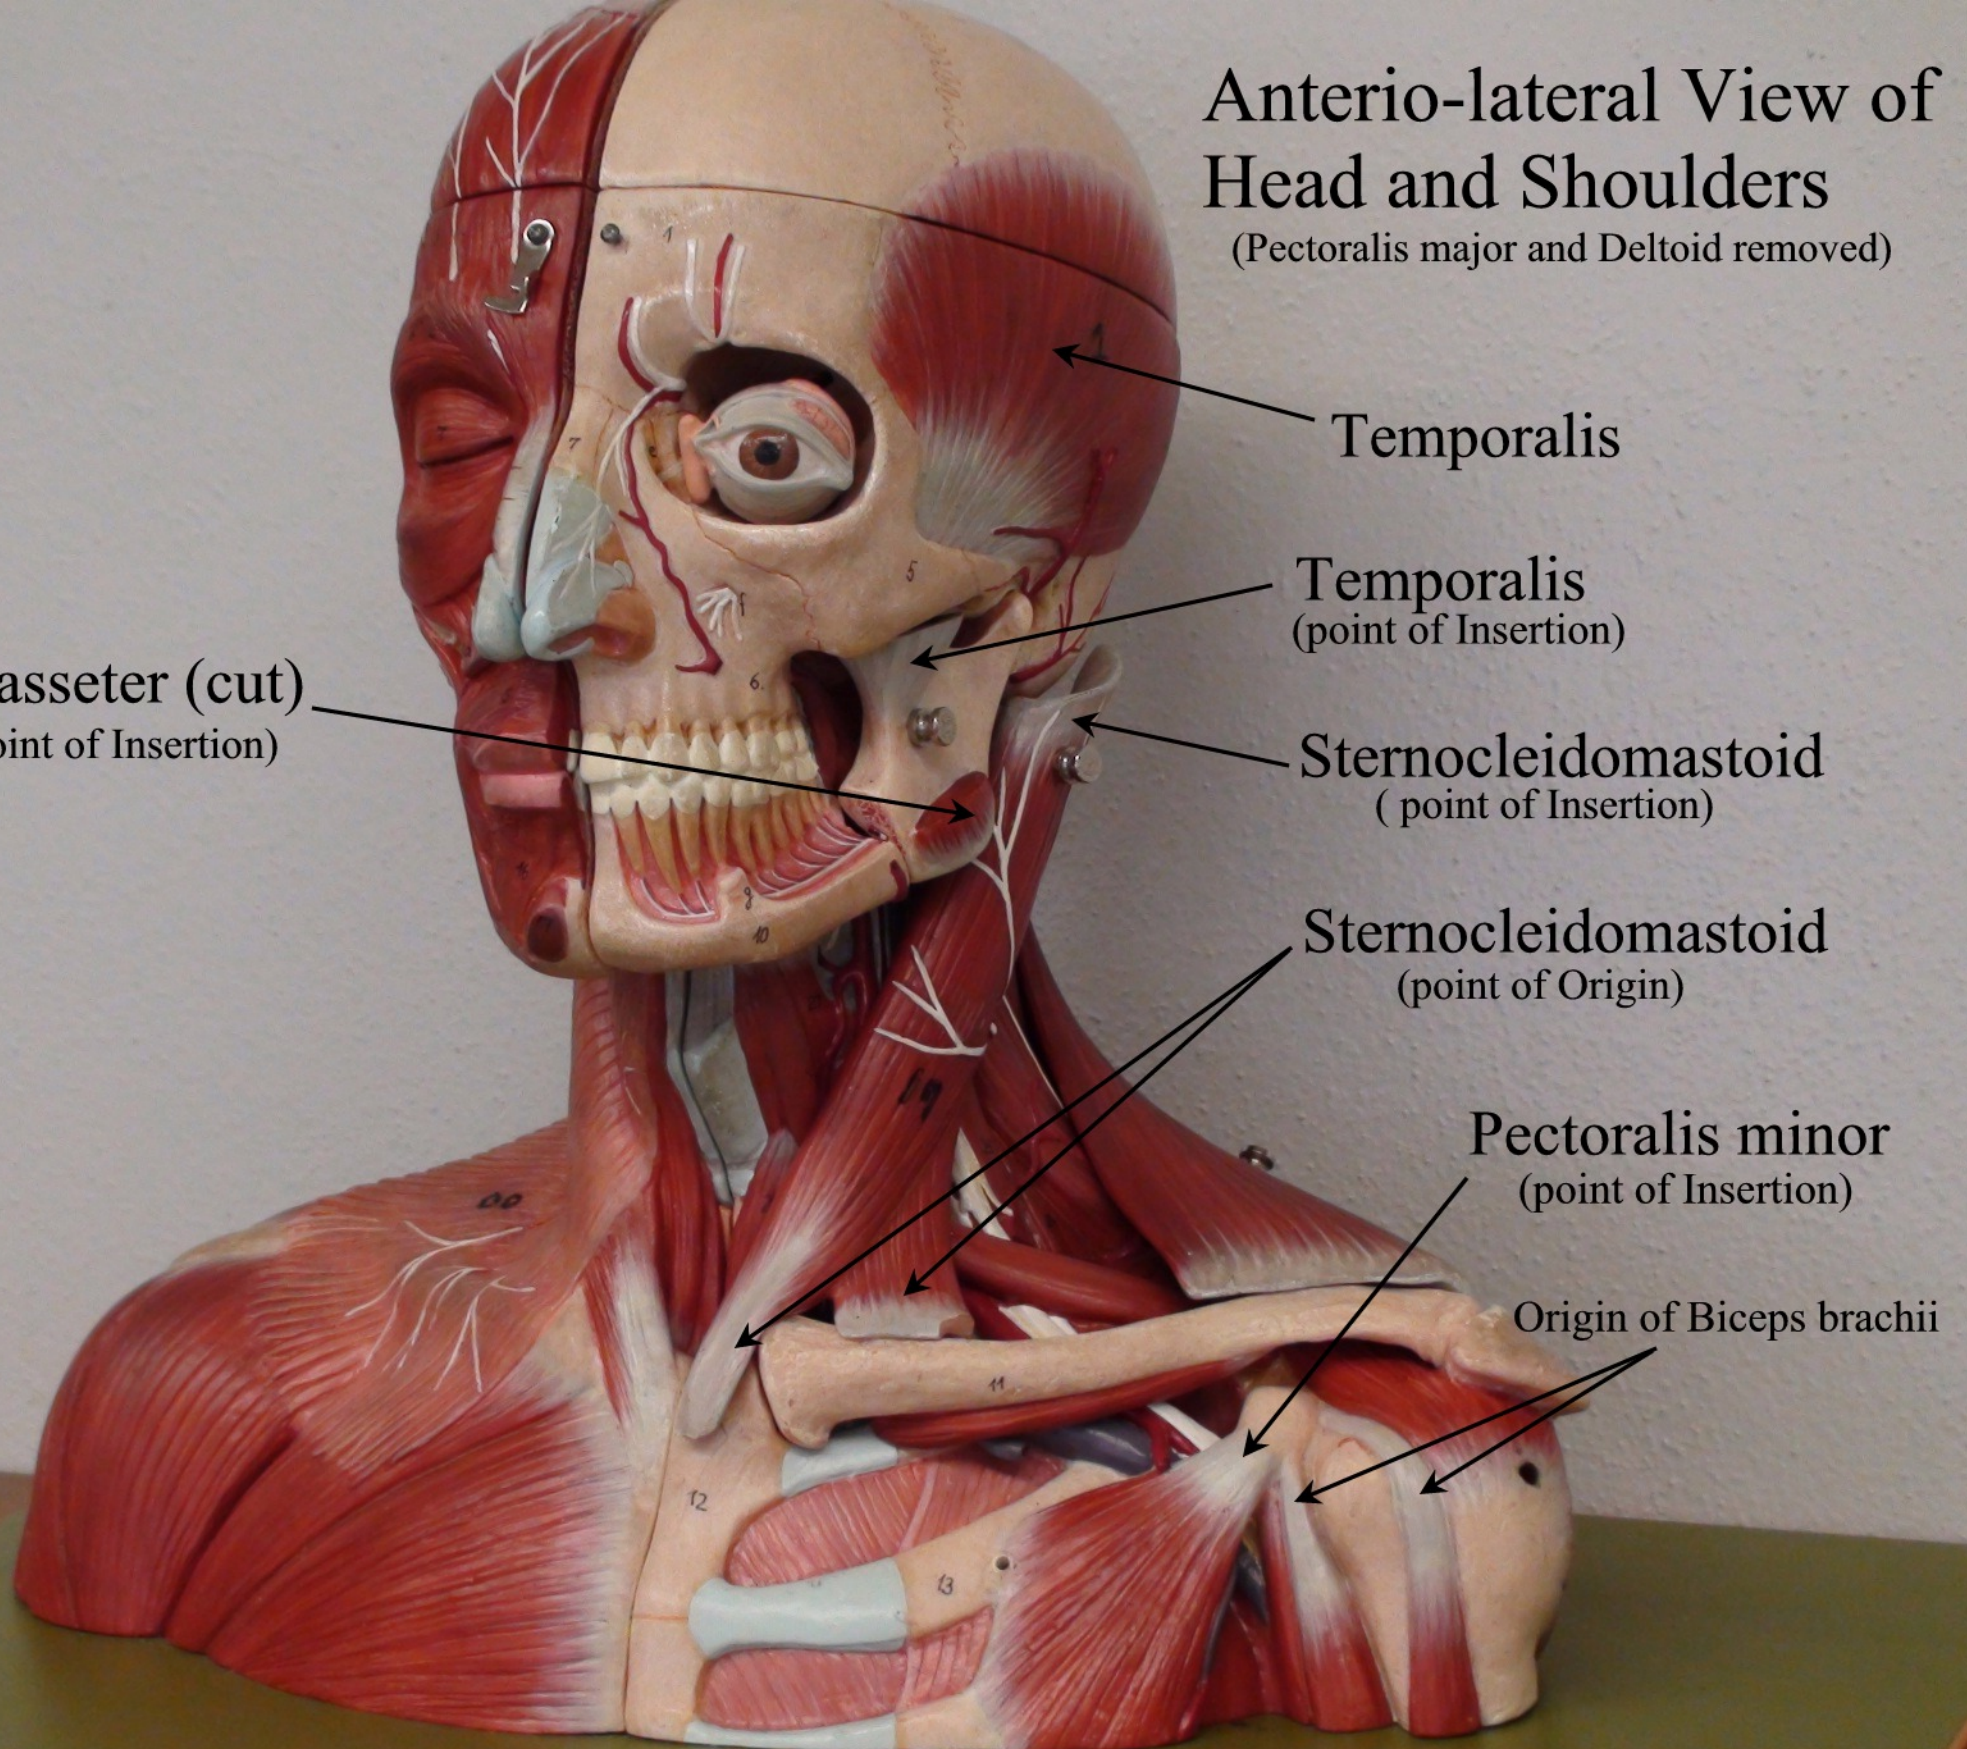

Arm

(Ventral View)

Arm

(Dorsal View)

Arm

(Deeper Muscles)

Anterior Head and Shoulders

Anterio-lateral View of Head and Shoulders

(Pectoralis major and Deltoid removed)

Masseter (cut)
(point of Insertion)

Temporalis

Temporalis
(point of Insertion)

Sternocleidomastoid
(point of Insertion)

Sternocleidomastoid
(point of Origin)

Pectoralis minor
(point of Insertion)

Origin of Biceps brachii

Posterior View of Head and Shoulders

Splenius capitus

Occipitalis

Trapezius

Trapezius (Origin)

Trapezius (Insertion)

Deltoid (Origin)

Deltoid

Postero-lateral View of Head and Shoulders

(with Trapezius and Deltoid removed)

Temporalis

Sternocleidomastoid
(point of Insertion)

Splenius capitus

Levator scapulae

Supraspinatus