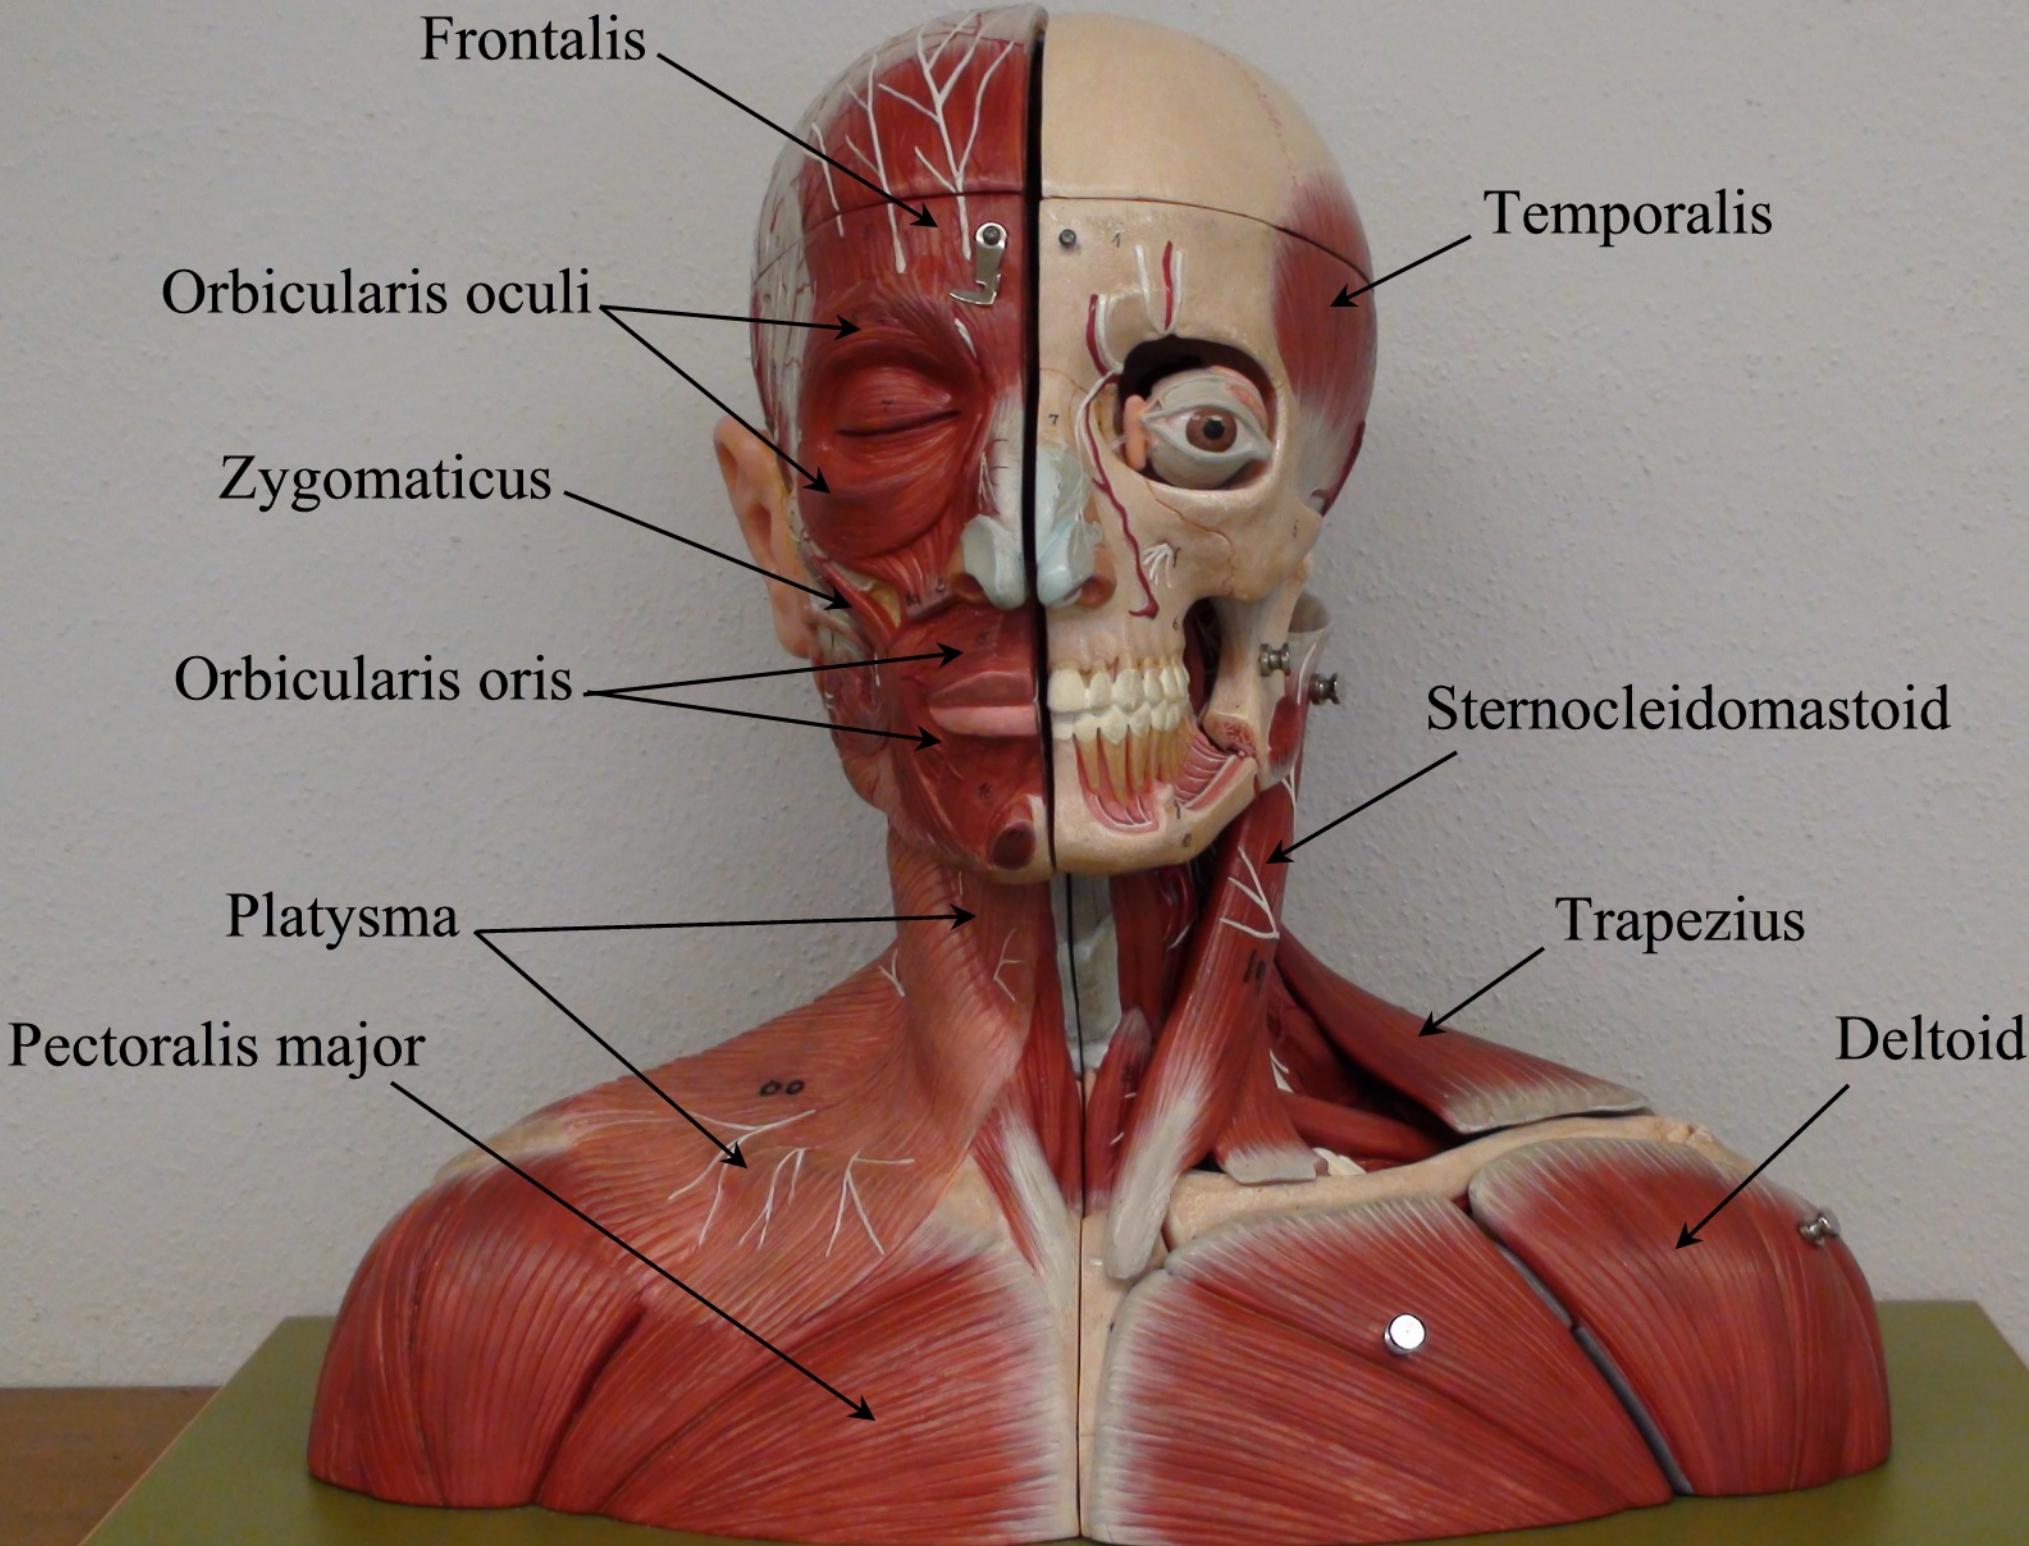

Arm

(Ventral View)

Arm

(Dorsal View)

Arm

(Deeper Muscles)

Anterior Head and Shoulders

Anterio-lateral View of Head and Shoulders

(Pectoralis major and Deltoid removed)

Masseter (cut)
(point of Insertion)

Temporalis

Temporalis
(point of Insertion)

Sternocleidomastoid
(point of Insertion)

Sternocleidomastoid
(point of Origin)

Pectoralis minor
(point of Insertion)

Origin of Biceps brachii

Posterior View of Head and Shoulders

Splenius capitus

Occipitalis

Trapezius

Trapezius (Origin)

Trapezius (Insertion)

Deltoid (Origin)

Deltoid

Postero-lateral View of Head and Shoulders

(with Trapezius and Deltoid removed)

Temporalis

Sternocleidomastoid
(point of Insertion)

Splenius capitus

Levator scapulae

Supraspinatus