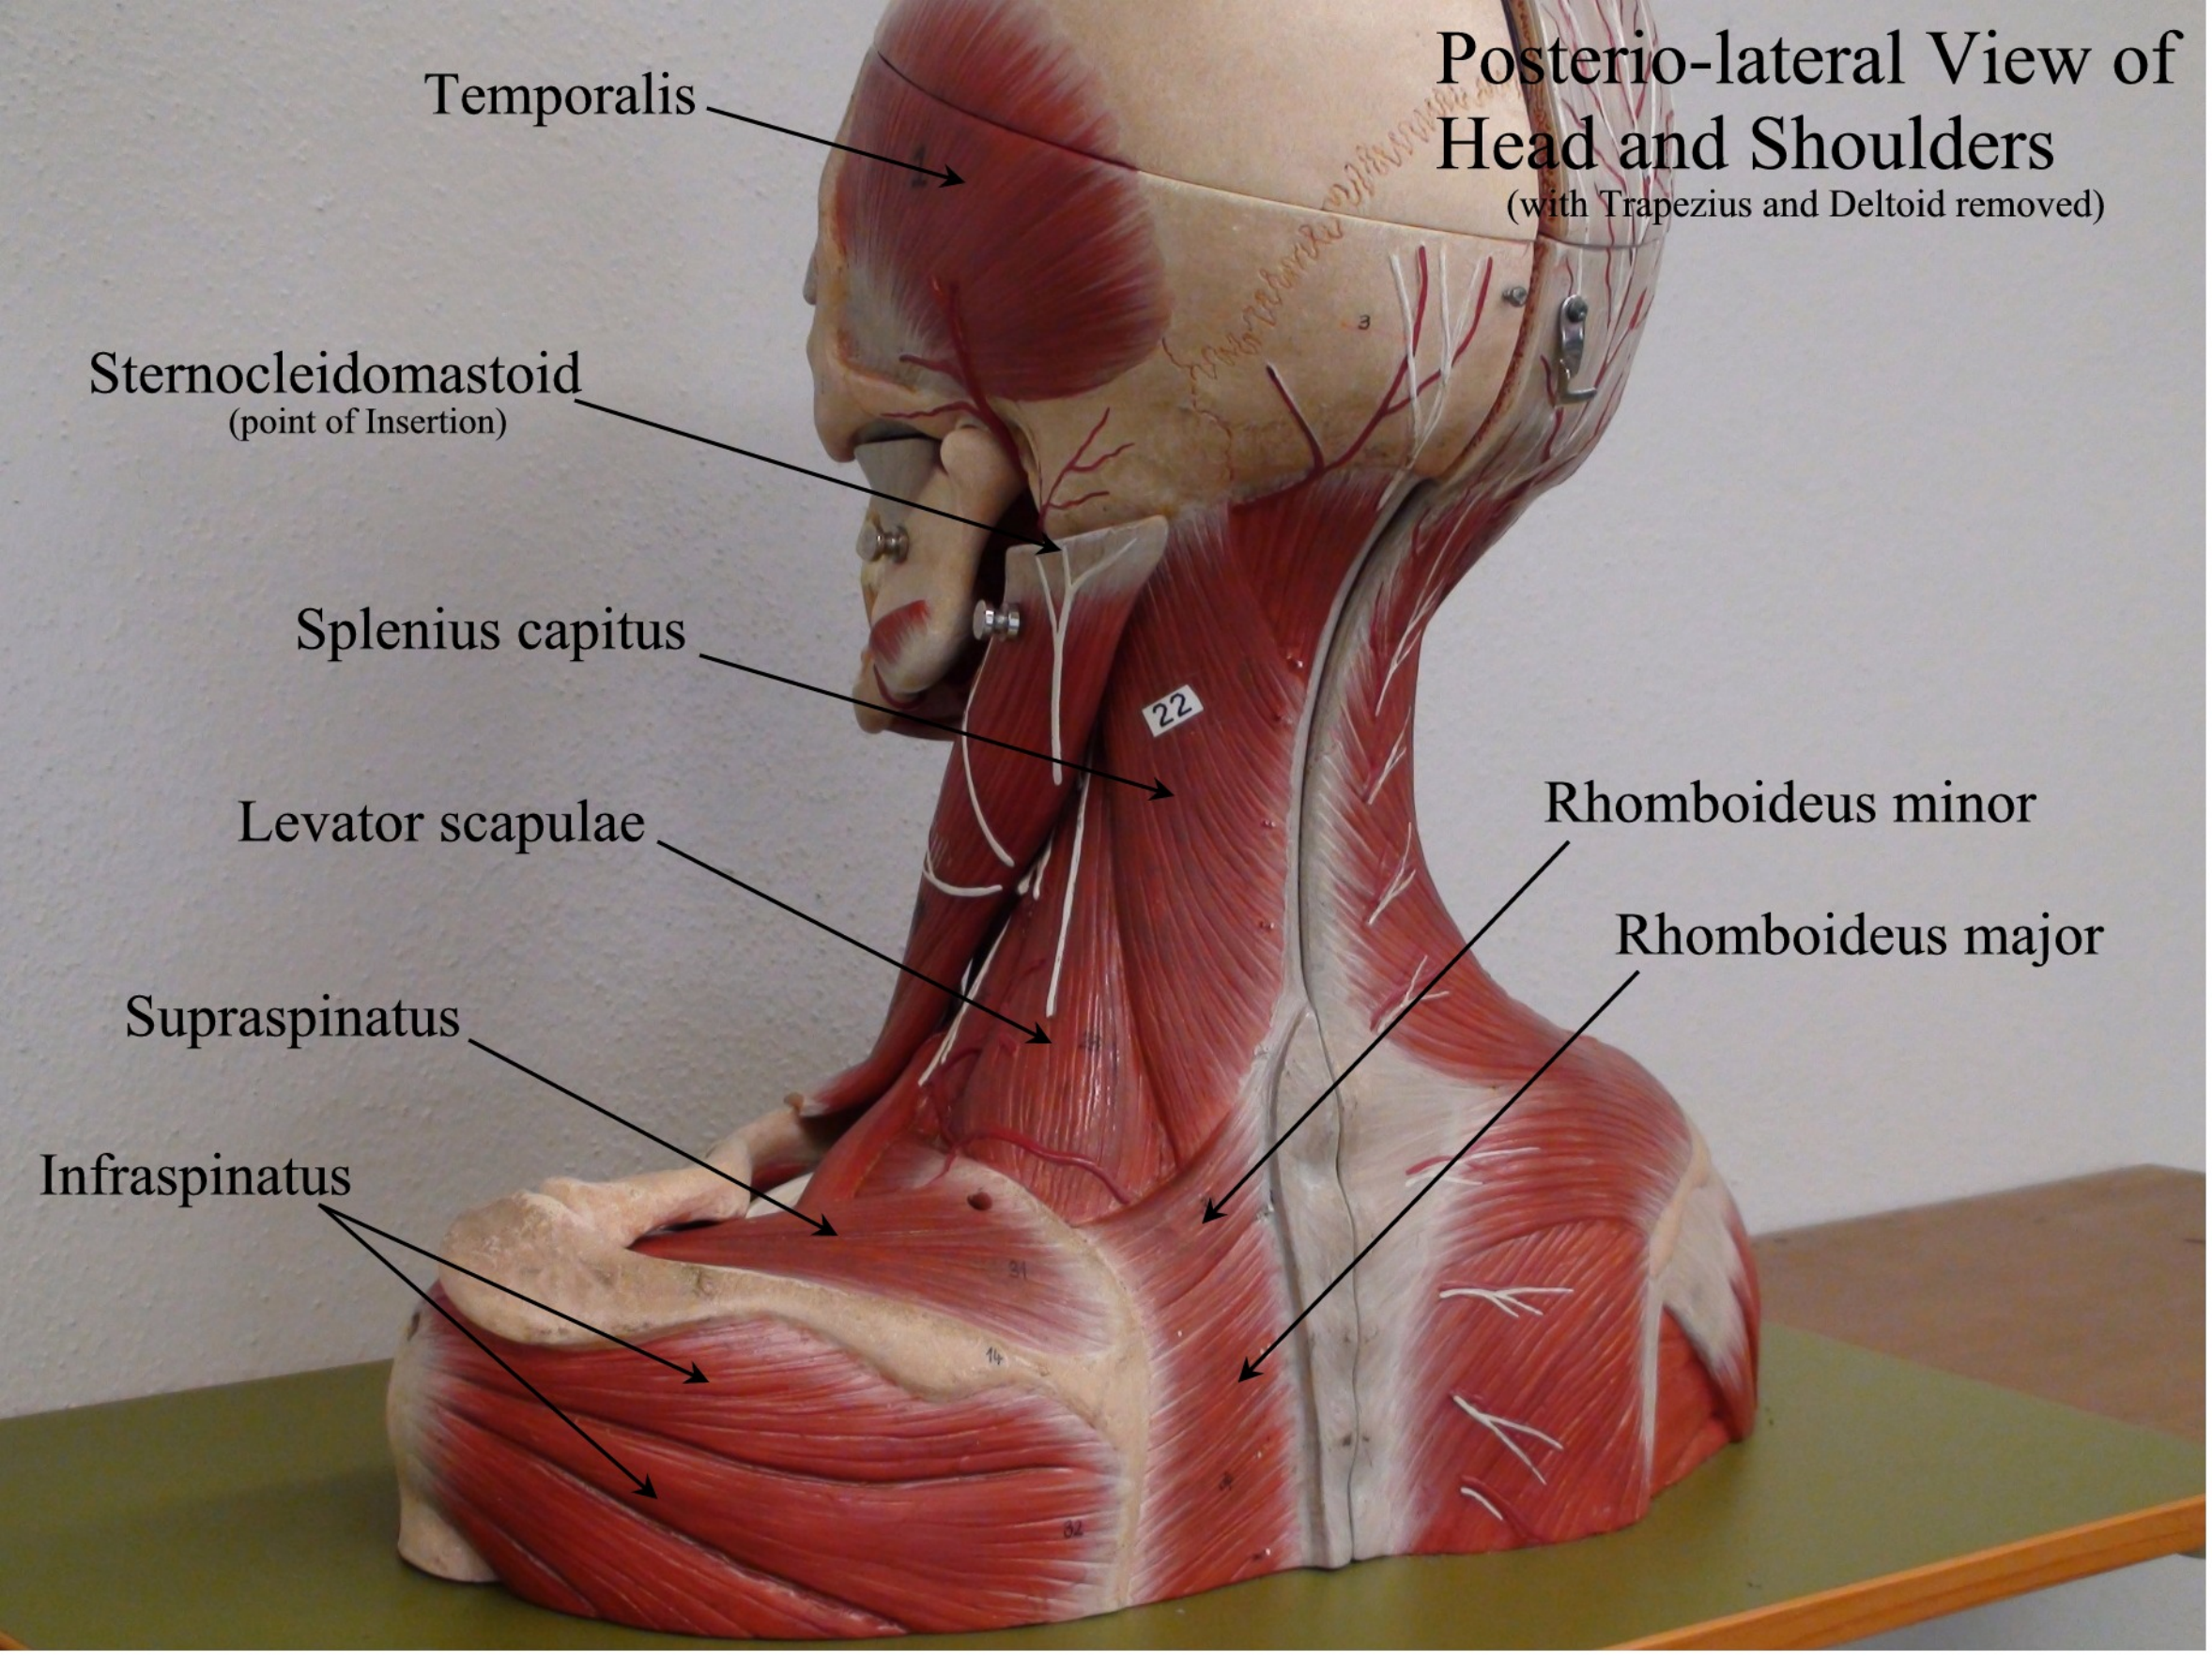

(Pectoralis major and Deltoid removed)

Masseter (cut)
(point of Insertion)

Temporalis

Temporalis
(point of Insertion)

Sternocleidomastoid
(point of Insertion)

Sternocleidomastoid
(point of Origin)

Pectoralis minor
(point of Insertion)

Deltoid

Postero-lateral View of Head and Shoulders

(with Trapezius and Deltoid removed)

Temporalis

Sternocleidomastoid
(point of Insertion)

Splenius capitus

Levator scapulae

Supraspinatus

Infraspinatus

Rhomboideus minor

Rhomboideus major

Lateral View of Head and Shoulders

(Trapezius and Deltoid removed)

Lateral View of the Head

Leg

(Lateral View)