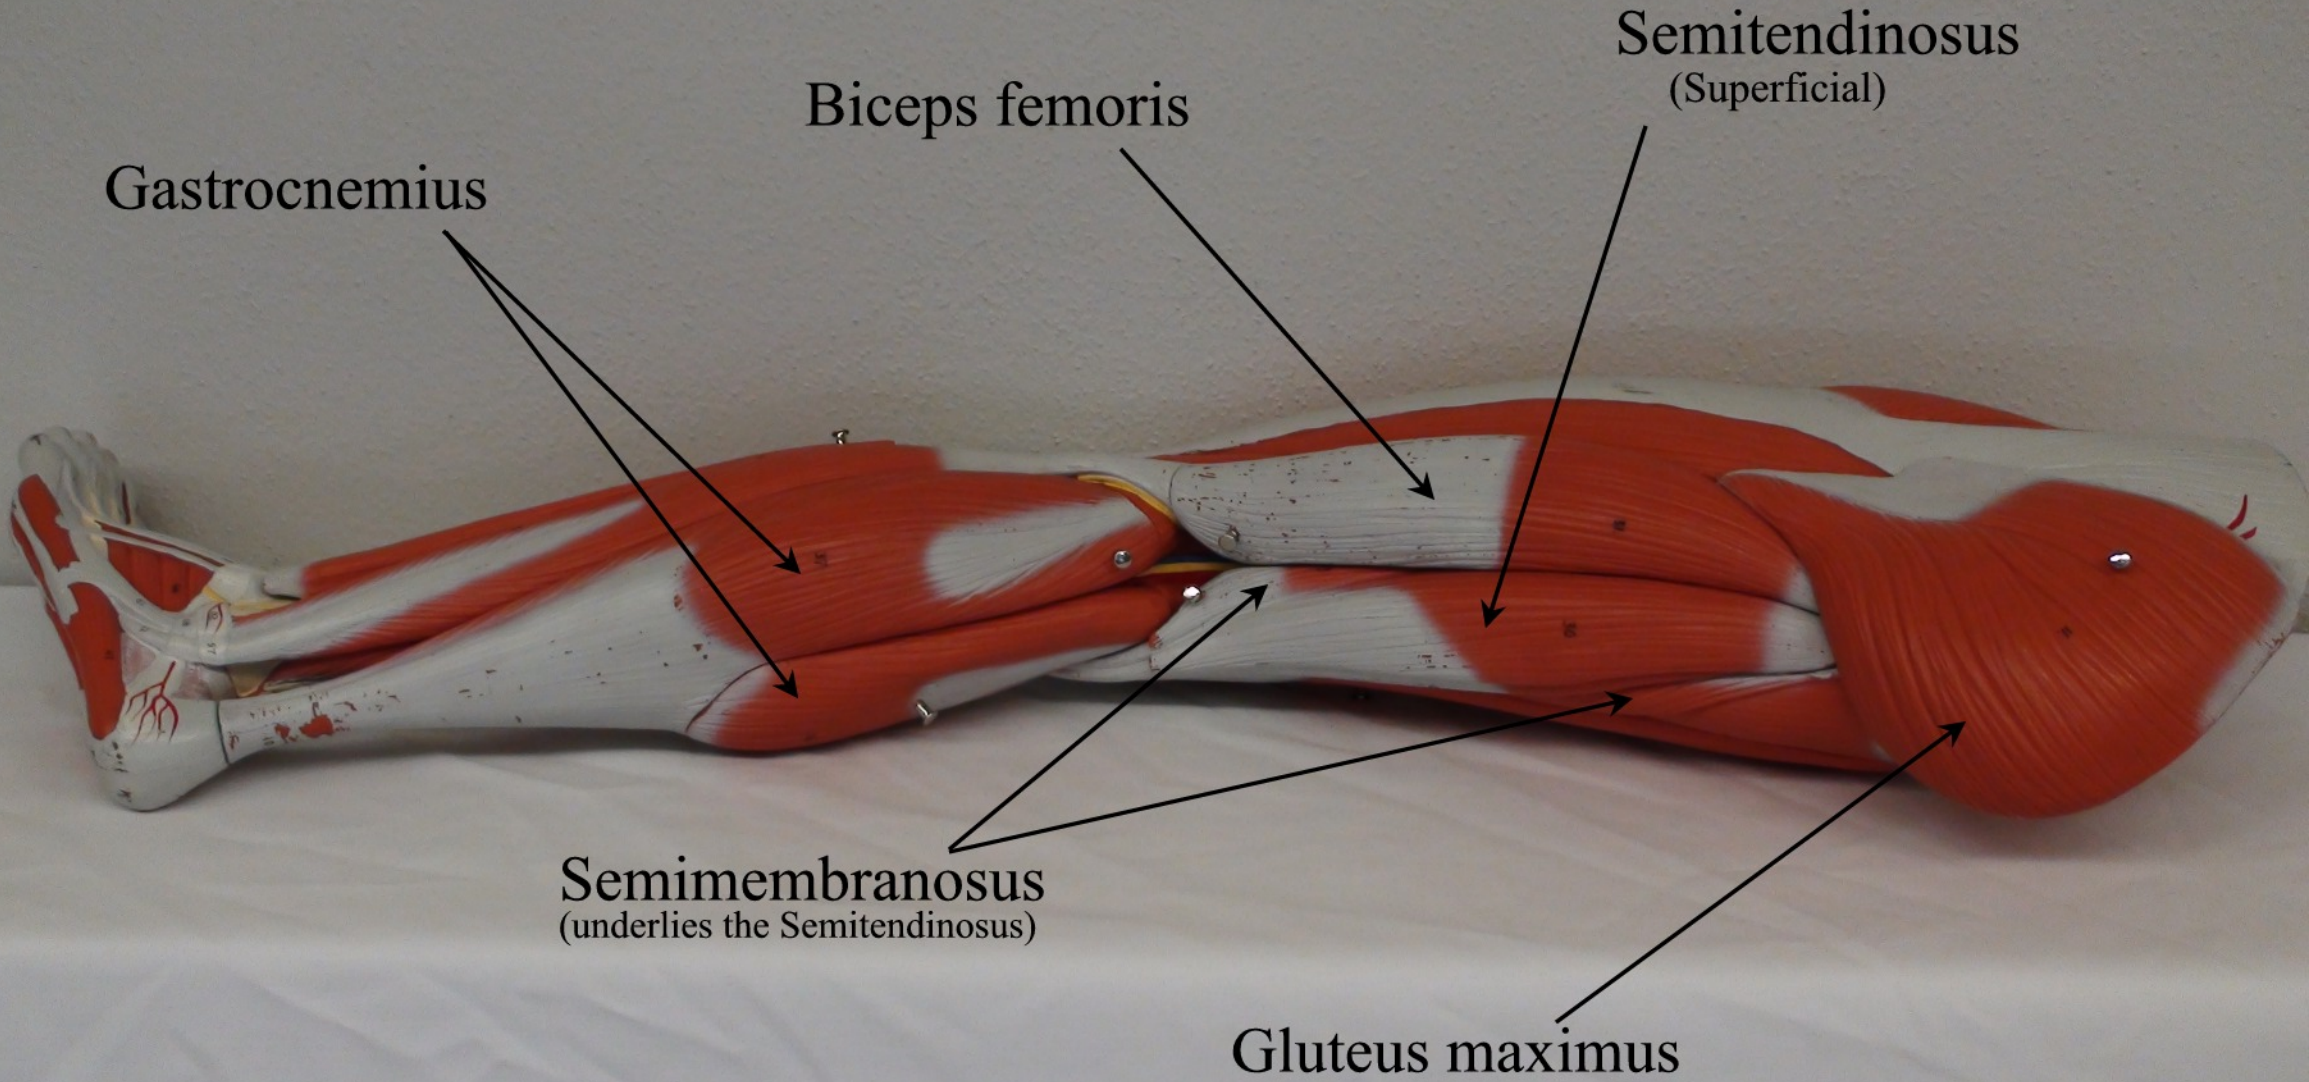

(Pectoralis major and Deltoid removed)

Masseter (cut)
(point of Insertion)

Temporalis

Temporalis
(point of Insertion)

Sternocleidomastoid
(point of Insertion)

Sternocleidomastoid
(point of Origin)

Pectoralis minor
(point of Insertion)

Deltoid

Postero-lateral View of Head and Shoulders

(with Trapezius and Deltoid removed)

Temporalis

Sternocleidomastoid
(point of Insertion)

Splenius capitus

Levator scapulae

Supraspinatus

Infraspinatus

Rhomboideus minor

Rhomboideus major

Lateral View of Head and Shoulders

(Trapezius and Deltoid removed)

Lateral View of the Head

Leg

(Lateral View)

Leg

(Posterior View)

Leg

(Posterior View with Gastrocnemius and Gluteus Maximus removed)

Tibialis posterior

Flexor hallucis longus

Flexor digitorum longus

Popliteus