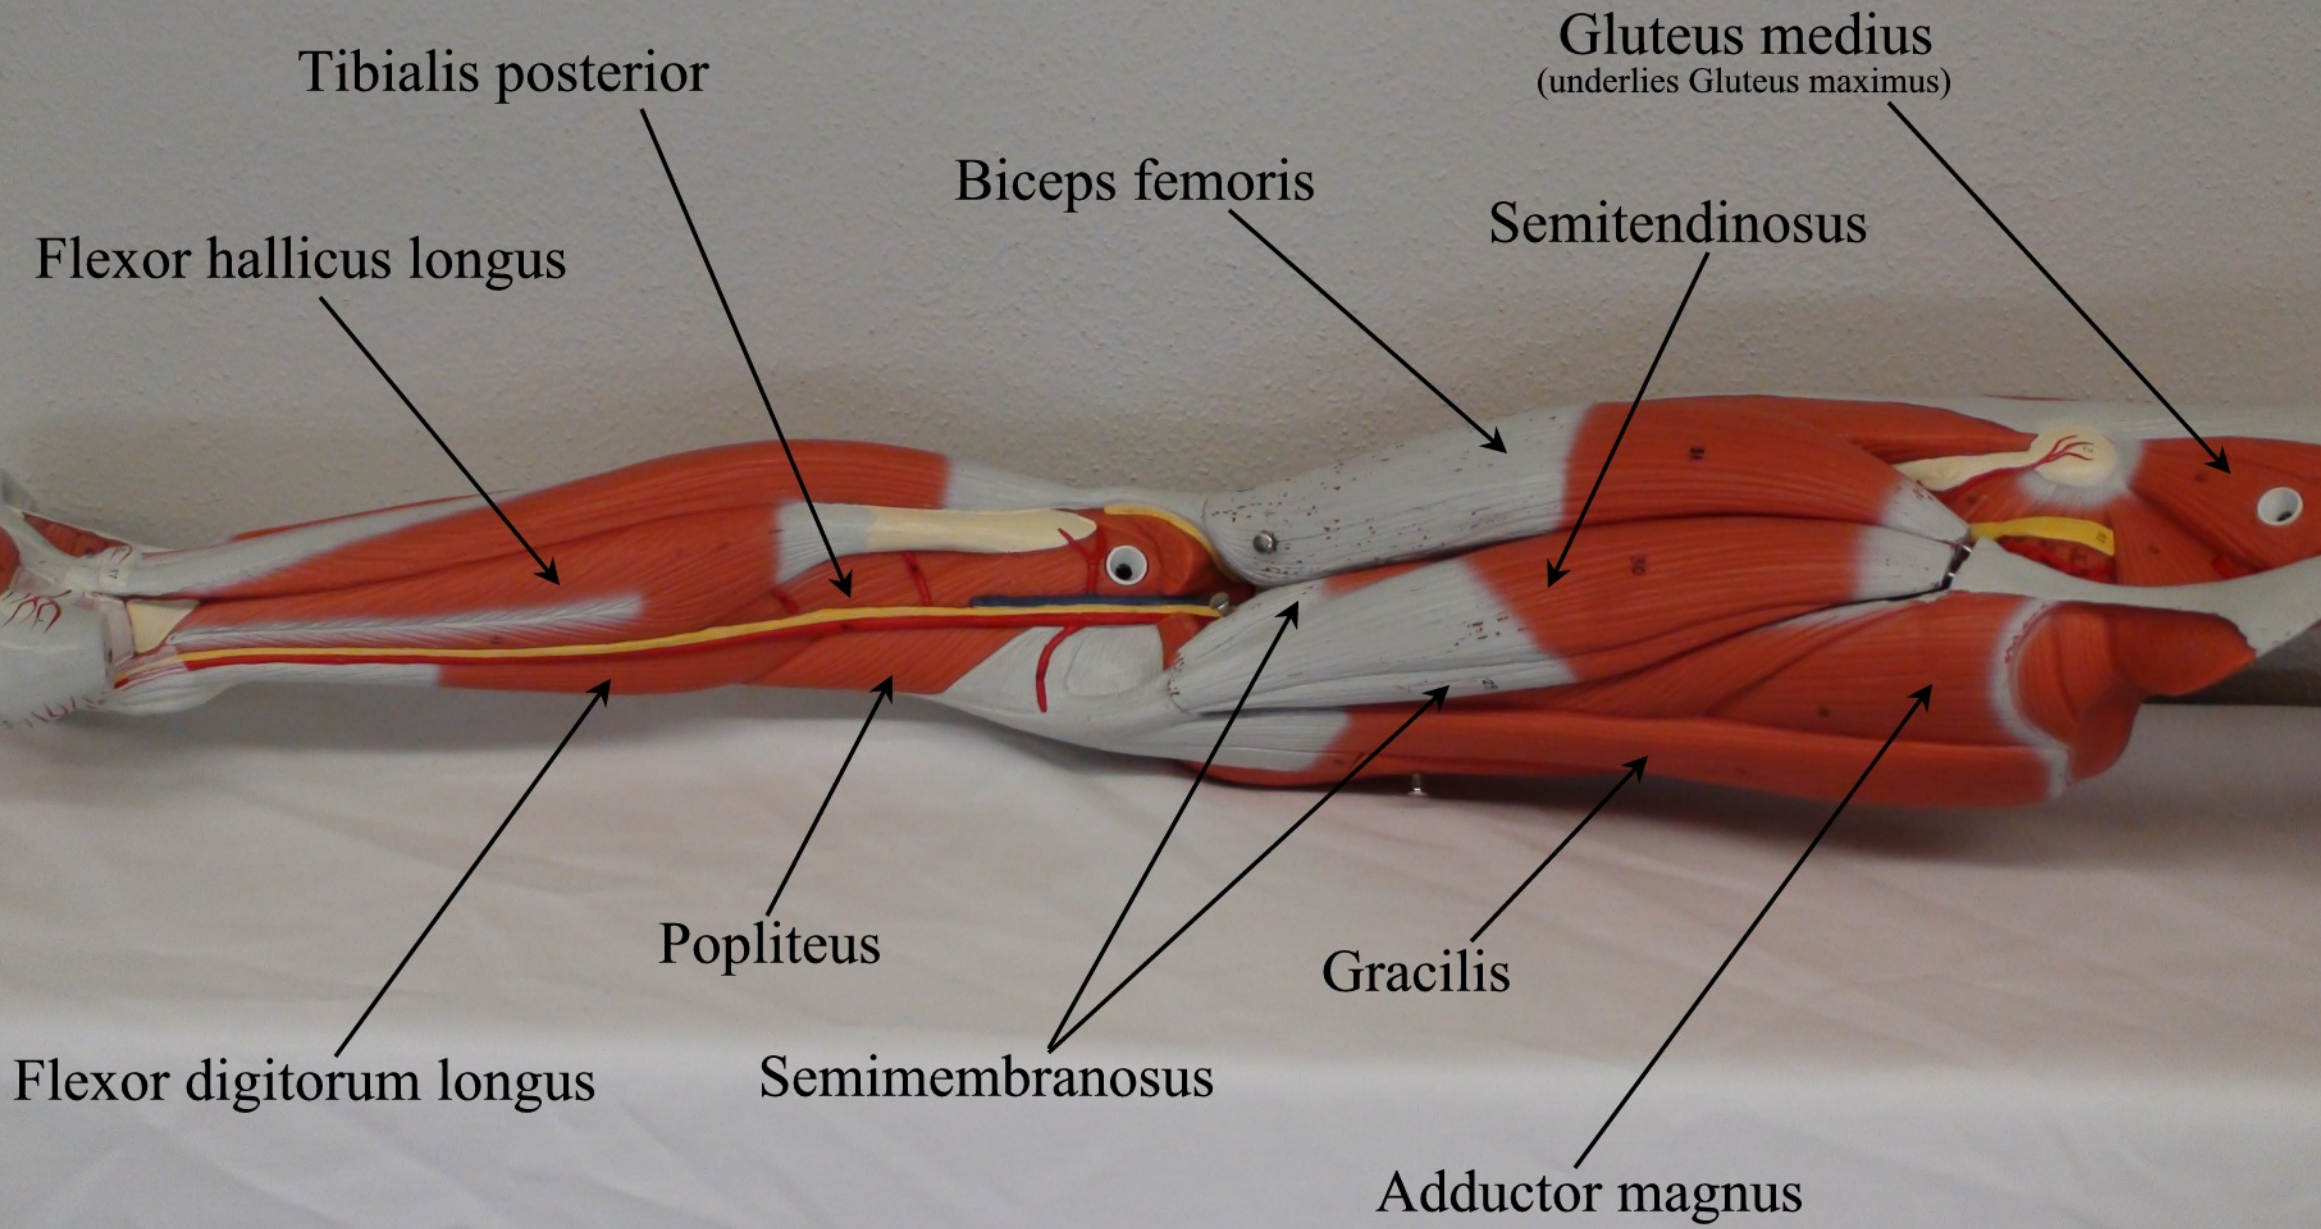

(Pectoralis major and Deltoid removed)

Masseter (cut)
(point of Insertion)

Temporalis

Temporalis
(point of Insertion)

Sternocleidomastoid
(point of Insertion)

Sternocleidomastoid
(point of Origin)

Pectoralis minor
(point of Insertion)

Deltoid

Postero-lateral View of Head and Shoulders

(with Trapezius and Deltoid removed)

Temporalis

Sternocleidomastoid
(point of Insertion)

Splenius capitus

Levator scapulae

Supraspinatus

Infraspinatus

Rhomboideus minor

Rhomboideus major

Lateral View of Head and Shoulders

(Trapezius and Deltoid removed)

Lateral View of the Head

Leg

(Lateral View)

Leg

(Posterior View)

Leg

(Posterior View with Gastrocnemius and Gluteus Maximus removed)

Tibialis posterior

Flexor hallucis longus

Flexor digitorum longus

Popliteus