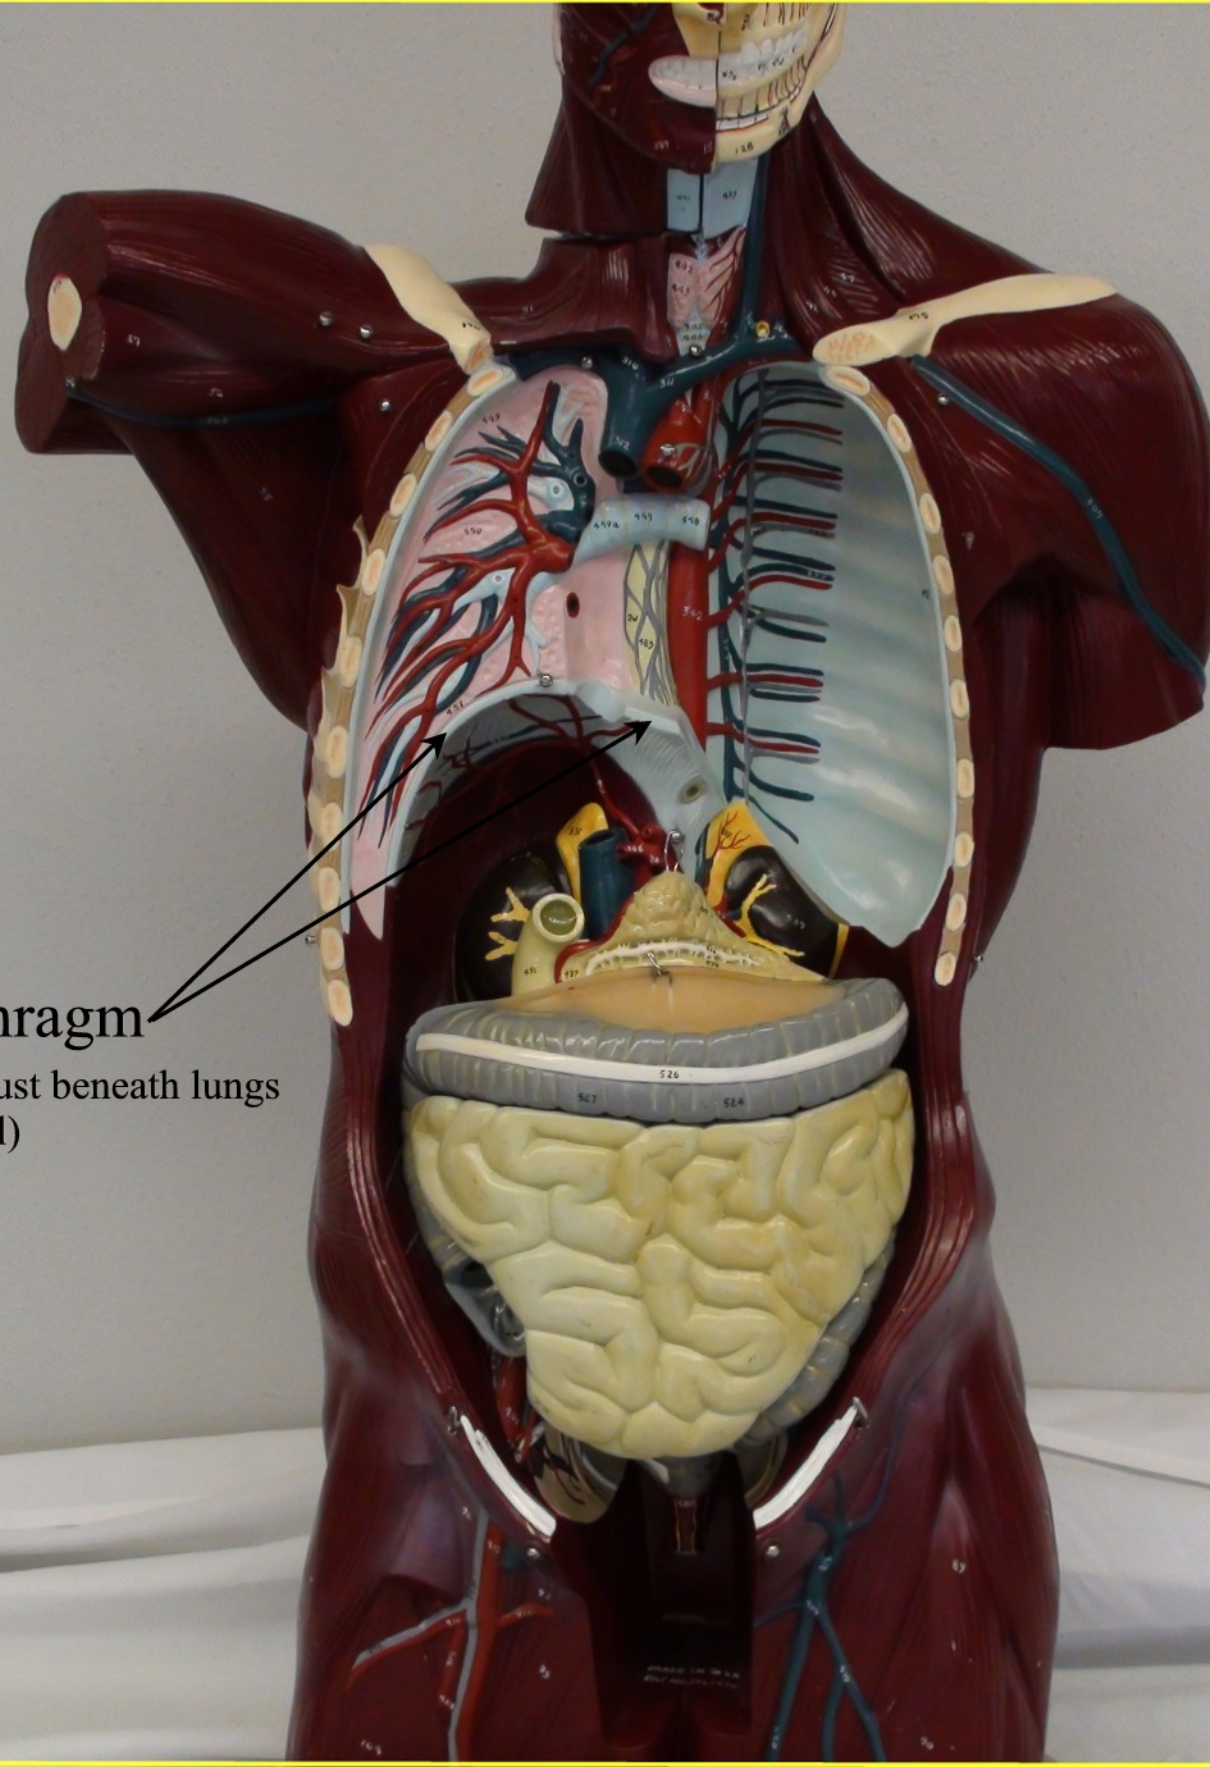

(Pectoralis major and Deltoid removed)

Masseter (cut)
(point of Insertion)

Temporalis

Temporalis
(point of Insertion)

Sternocleidomastoid
(point of Insertion)

Sternocleidomastoid
(point of Origin)

Pectoralis minor
(point of Insertion)

Leg

(Anterior View)

Leg

(Anterior View with Rectus femoris removed)

Vastus medialis
(medial Quadracep)

Vastus lateralis
(lateral Quadracep)

Vastus intermedius
(intermediate deep Quadracep)

Torso

(Anterior View)

Pectoralis minor

Pectoralis major

Serratus anterior

External intercostals

Rectus abdominus

Transverse abdominus
(runs beneath Rectus abdominus)

Torso

(Internal View)

Diaphragm
(also shown just beneath lungs
on this model)

Torso

(Posterior View)

Trapezius

Deltoid

Latissimus dorsi

Gluteus maximus