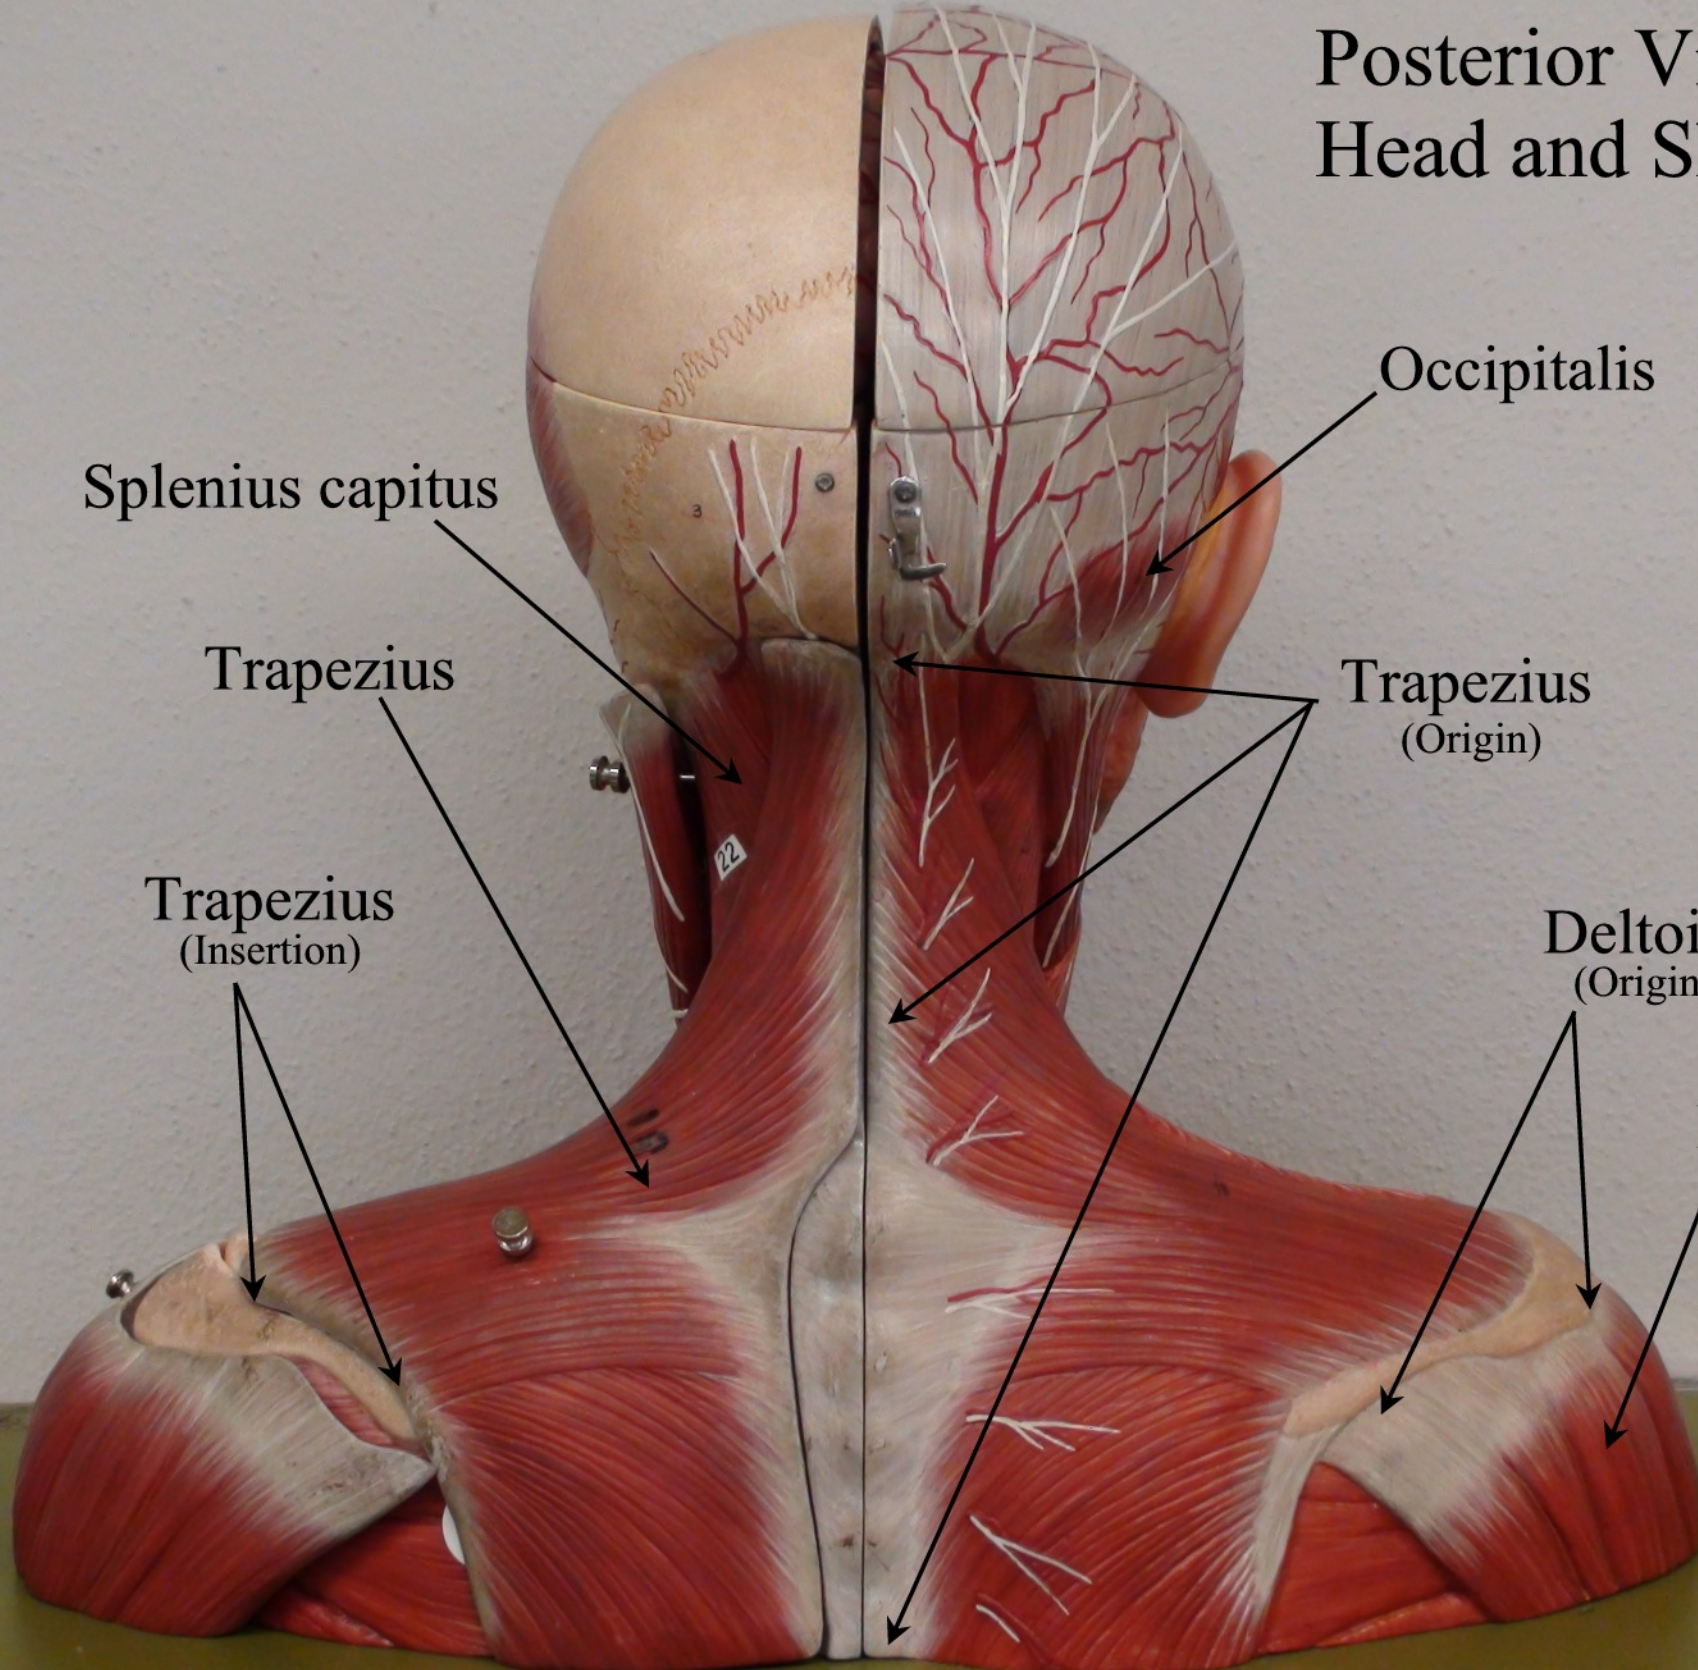

Arm

(Ventral View)

Arm

(Dorsal View)

Arm

(Deeper Muscles)

Anterior Head and Shoulders

Anterio-lateral View of Head and Shoulders

(Pectoralis major and Deltoid removed)

Masseter (cut)
(point of Insertion)

Temporalis

Temporalis
(point of Insertion)

Sternocleidomastoid
(point of Insertion)

Sternocleidomastoid
(point of Origin)

Pectoralis minor
(point of Insertion)

Origin of Biceps brachii

Posterior View of Head and Shoulders

Splenius capitus

Occipitalis

Trapezius

Trapezius (Origin)

Trapezius (Insertion)

Deltoid (Origin)

Deltoid

Postero-lateral View of Head and Shoulders

(with Trapezius and Deltoid removed)

Temporalis

Sternocleidomastoid
(point of Insertion)

Splenius capitus

Levator scapulae

Supraspinatus